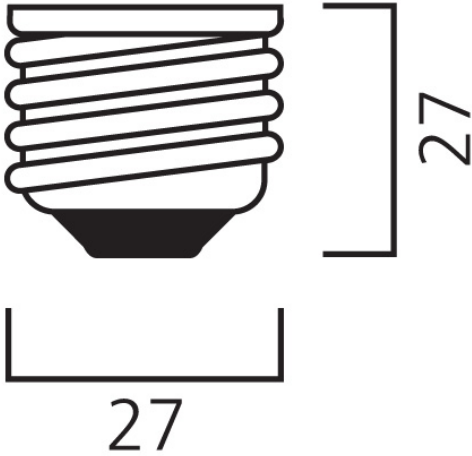

Features

- Infra red lamp.

Product Overview

Product name	IR R125 250W
Technology	Incandescent
Cap/Base	E27
Wattage (W)	250
Product EAN number	5410288330112

Technical drawings

IR R125 250W
0033011

E27

Data table

GENERAL DATA

Product name	IR R125 250W
Technology	Incandescent
Cap/Base	E27

OPTICAL DATA

Adjustable chromaticity	N
-------------------------	---

ELECTRICAL DATA

Wattage (W)	250
Primary Supply/Product voltage - min (V)	220
Control gear required	No

LIFETIME DATA

Average life (Rated) (h)	5000
--------------------------	------

PHYSICAL DATA

Weight (kg)	0.098
-------------	-------

PACKAGING

Single packaging type	Carton
Product EAN number	5410288330112
Packaging single width (cm)	12.0
Packaging single depth (cm)	12.0
Packaging outer length / height (cm)	19.0