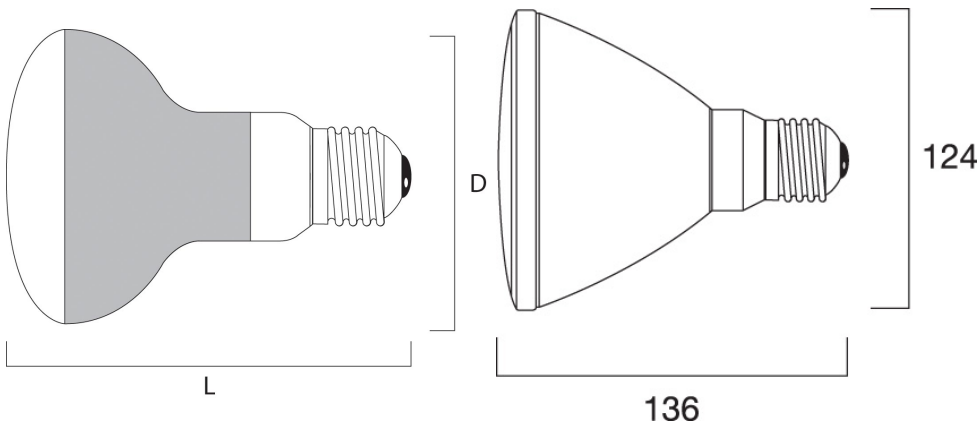

Features

- Infra red lamp.

Product Overview

Product name	IR R125 250W
Technology	Incandescent
Cap/Base	E27
Wattage (W)	250
Product EAN number	5410288330112

Technical drawings

IR R125 250W
0033011

E27

Data table

GENERAL DATA

Product name	IR R125 250W
Technology	Incandescent
Cap/Base	E27

OPTICAL DATA

Adjustable chromaticity	N
-------------------------	---

ELECTRICAL DATA

Wattage (W)	250
Primary Supply/Product voltage - min (V)	220
Control gear required	No

LIFETIME DATA

Average life (Rated) (h)	5000
--------------------------	------

PHYSICAL DATA

Weight (kg)	0.098
-------------	-------

PACKAGING

Single packaging type	Carton
Product EAN number	5410288330112
Packaging single width (cm)	12.0
Packaging single depth (cm)	12.0
Packaging outer length / height (cm)	19.0