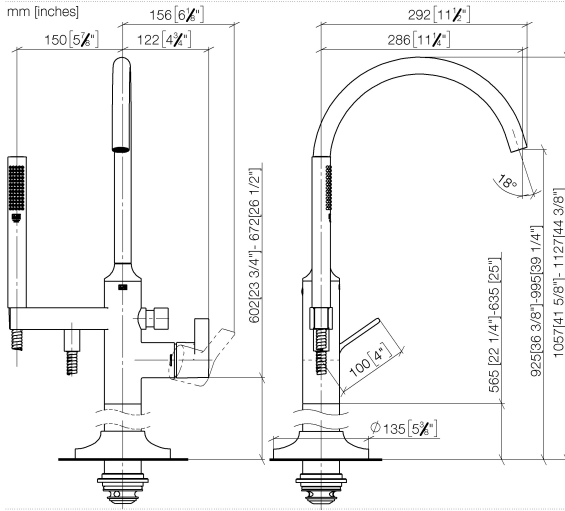

VAIA Single-lever bath mixer with stand pipe for free-standing assembly with hand shower set - Brushed Durabronz (23kt Gold)

VAIA

25 863 809 Product version from 4/1/2024