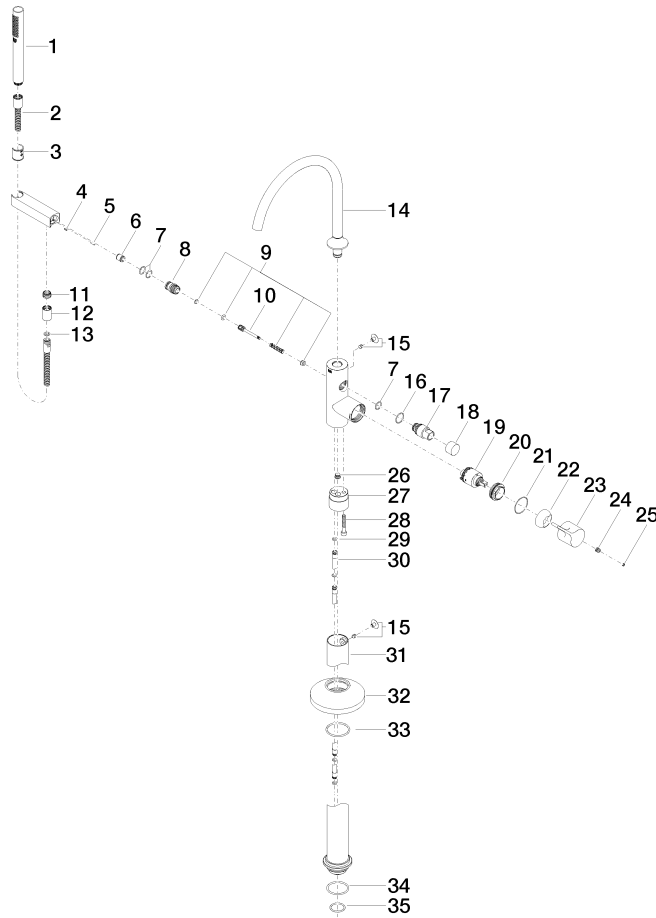

VAIA Single-lever bath mixer with stand pipe for free-standing assembly with hand shower set - Brushed Durabronz (23kt Gold)

VAIA

25 863 809 Product version from 4/1/2024

VAIA Single-lever bath mixer with stand pipe for free-standing assembly with hand shower set - Brushed Durabron (23kt Gold)

VAIA

25 863 809 Product version from 4/1/2024

Spare parts list

No.	Item Number	Name	Quantity used	Delivery time
4	09 31 11 058 90	Mounting Threaded pin with hexagon socket with cup point M5 x 8 mm -	1.00	14
9	90 16 02 023 00 90	Diverter Repair kit, bath deck mounting 15 x 50 x 15 mm -	1.00	14
25	90 31 20 087 00-28	Plug with O-ring Ø 7 x 2,1 mm - Brushed Durabron (23kt Gold)	1.00	40
20	09 24 04 298 90	Mounting Ø 42 x 17 mm -	1.00	14
31	04 28 22 030 00-28	Pipe Ø 71,5 x 697,5 mm - Brushed Durabron (23kt Gold)	1.00	40
10	09 31 09 102 20-28	Pull rod for diverter Ø 12 x 70 mm - Brushed Durabron (23kt Gold)	1.00	-
Spare part can no longer be ordered, please order the replacement item				
18	09 20 88 002-28	Pull button Ø 30 x 20 mm - Brushed Durabron (23kt Gold)	1.00	40
30	04 28 22 025 00 90	Supply pipe Ø 12 x 70 mm -	2.00	14
13	90 14 20 026 00 90	Washer 14 x 8 x 2 mm Centellen WS 3820 -	1.00	14
5	09 31 11 040 90	Straight pin Ø 6 x12 mm -	1.00	14
3	09 18 40 118 90	Sleeve Ø 27,5 x 30 mm -	1.00	14
21	09 14 10 037 90	O-Ring 42,0 x 1,5 . mm -	1.00	14
27	09 24 03 152 20-28	Connection - Brushed Durabron (23kt Gold)	1.00	-
Spare part can no longer be ordered, please order the replacement item				
32	09 27 80 022-28	Rosette Ø 135 x 40 mm - Brushed Durabron (23kt Gold)	1.00	40
29	09 14 10 139 90	O-Ring EPDM 70 9,0 x 2,0 mm -	2.00	14
15	04 31 20 036 00 90	Plug for bath deck mounting Cover with threaded pin -	2.00	14
34	09 14 10 084 90	O-Ring EPDM 70 48 x 3,5 mm -	1.00	14
22	09 28 30 036-28	Cover Ø 46 x 18 mm - Brushed Durabron (23kt Gold)	1.00	40
26	04 31 20 039 11 90	Plug with O-ring M12 x 1 -	1.00	14
16	09 14 10 112 90	O-Ring 24,0 x 2,0 mm -	1.00	14
2	90 30 02 072 00-28	Metal shower hose 1/2" x 3/8" x 1250 mm - Brushed Durabron (23kt Gold)	1.00	40
11	09 24 03 069 90	Nipple Ø 20 x11,5 mm -	1.00	14
33	90 14 10 129 00 90	O-Ring 52 x 3,5 mm -	1.00	14
7	90 14 10 010 00 90	O-Ring EPDM 70 17,0 x 2,0 mm -	3.00	14
24	90 31 11 030 00 90	Mounting Threaded pin with hexagon socket with cup point M5 x 5 mm -	1.00	14
17	09 21 34 081 20-28	Diverter Ø 30 x 56 mm - Brushed Durabron (23kt Gold)	1.00	40
19	90 15 05 039 00 90	Cartridge blue Ø 40 x 75 mm -	1.00	14
6	90 23 01 141 00 90	Back-flow preventer -	1.00	14
8	09 24 03 153 20-28	Nipple Ø 24 x 34,5 mm - Brushed Durabron (23kt Gold)	1.00	-
Spare part can no longer be ordered, please order the replacement item				
35	09 14 10 018 90	O-Ring EPDM 70 32,0 x 3,0 mm -	1.00	14
12	90 21 02 069 00-28	Cover/sleeve M20 x 1 - Brushed Durabron (23kt Gold)	1.00	40
14	90 28 22 327 00-28	Spout for bath deck mounting free-standing 304 mm, 25,2 l/min. - Brushed Durabron (23kt Gold)	1.00	40
28	09 30 30 111 90	Mounting Cylinder head screw with hexagon socket M8 x 50 mm -	1.00	14
1	90 12 11 140 41-28	Bar-type hand shower 6,8 l/min - Brushed Durabron (23kt Gold)	1.00	-
Spare part can no longer be ordered, please order the replacement item				
23	90 20 80 073 00-28	handle	1.00	-
Spare part can no longer be ordered, please order the replacement item