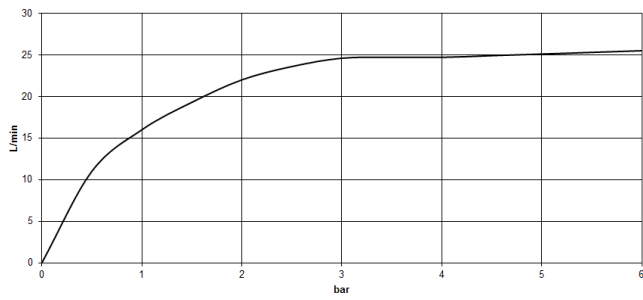

VAIA

25 863 809 Product version from 4/1/2024

Flow rate chart

Codes & Standards

ASME A112.18.1	cUPC	DIN 4109	EN 1717
ISO 3822	Scottish Water Byelaws	UK Water Supply Regulations	Ü-Zeichen

VAIA Single-lever bath mixer with stand pipe for free-standing assembly with hand shower set - Brushed Durabron (23kt Gold)