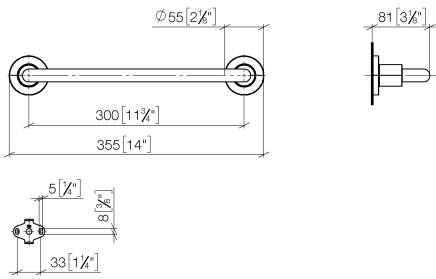

83 030 892 Product version from 4/1/2024

- gauge 300 mm
- width 355mm
- height 55 mm
- rosette Ø 55 mm
- 80mm projection

	Brushed Durabrass (23kt Gold)	83 030 892-28
	Chrome	83 030 892-00
	Brushed Platinum	83 030 892-06
	Platinum	83 030 892-08
	Dark Chrome	83 030 892-19
	Matte Black	83 030 892-33
	Brushed Gold (PVD)	83 030 892-37
	Brushed Dark Brass (PVD)	83 030 892-39
	Brushed Bronze (PVD)	83 030 892-42
	Brushed Dark Bronze (PVD)	83 030 892-43
	Brushed Champagne (22kt Gold)	83 030 892-46
	Champagne (22kt Gold)	83 030 892-47
	Brushed Chrome	83 030 892-93
	Brushed Dark Platinum	83 030 892-99

83 030 892 Product version from 4/1/2024

mm [inches]

Codes & Standards

TÜV-Zeichen

Certificates and sustainability

TÜV_B0358530023 TÜV_B0358530023

83 030 892 Product version from 4/1/2024

Parts for other finishes can be found here: [Chrome](#)

Spare parts list

No.	Item Number	Name	Quantity used	Delivery time
1	05 28 22 587 00-28	Handle for bath grip 318 x 42 x 22 mm - Brushed Durabron (23kt Gold)	1.00	40
5	09 30 30 071 90	Mounting Hexagonal bolt with thread as far as head M10 x 20 mm -	2.00	14
4	09 30 11 046 90	Washer Ø 10,5 -	2.00	14
6	05 17 20 739 00 90	Attachment set 150 x 65 x 10 mm -	2.00	14
3	04 31 11 113 00 90	Mounting Threaded pin M5 x 12 mm -	2.00	14
2	08 17 89 505-28	Holder universal 60 x 100 x 60 mm - Brushed Durabron (23kt Gold)	2.00	40