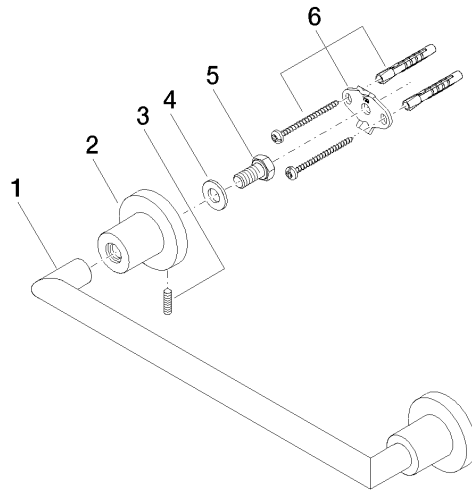

83 030 892 Product version from 4/1/2024

- gauge 300 mm
- width 355mm
- height 55 mm
- rosette Ø 55 mm
- 80mm projection

	Brushed Durabrass (23kt Gold)	83 030 892-28
	Chrome	83 030 892-00
	Brushed Platinum	83 030 892-06
	Platinum	83 030 892-08
	Dark Chrome	83 030 892-19
	Matte Black	83 030 892-33
	Brushed Gold (PVD)	83 030 892-37
	Brushed Dark Brass (PVD)	83 030 892-39
	Brushed Bronze (PVD)	83 030 892-42
	Brushed Dark Bronze (PVD)	83 030 892-43
	Brushed Champagne (22kt Gold)	83 030 892-46
	Champagne (22kt Gold)	83 030 892-47
	Brushed Chrome	83 030 892-93
	Brushed Dark Platinum	83 030 892-99

83 030 892 Product version from 4/1/2024

mm [inches]

Codes & Standards

TÜV-Zeichen

Certificates and sustainability

TÜV_B0358530023 TÜV_B0358530023

83 030 892 Product version from 4/1/2024

Parts for other finishes can be found here: [Chrome](#)

Spare parts list

No.	Item Number	Name	Quantity used	Delivery time
1	05 28 22 587 00-28	Handle for bath grip 318 x 42 x 22 mm - Brushed Durabron (23kt Gold)	1.00	40
5	09 30 30 071 90	Mounting Hexagonal bolt with thread as far as head M10 x 20 mm -	2.00	14
4	09 30 11 046 90	Washer Ø 10,5 -	2.00	14
6	05 17 20 739 00 90	Attachment set 150 x 65 x 10 mm -	2.00	14
3	04 31 11 113 00 90	Mounting Threaded pin M5 x 12 mm -	2.00	14
2	08 17 89 505-28	Holder universal 60 x 100 x 60 mm - Brushed Durabron (23kt Gold)	2.00	40