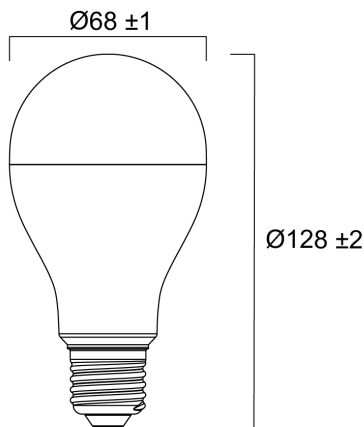

Product Overview

Product name	ToLEDo GLS V9 2450LM 865 E27 SL
Technology	LED
Lamp shape	Pear-shape
Cap/Base	E27
Lamp finish	Opal
Fixture rating	Open
General application	Education, Hospitality, Residential & Consumer
ETIM Class	EC001959
E-number FI	4741189
Colour temperature (K)	6500
Light colour	Daylight
CRI (Ra)	80
Colour Variation Initial (SDCM)	6
Beam Angle (°)	150
Photobiological Risk Group	RG0
Wattage (W)	20
Dimmable	No
Housing colour	White

ToLEDo GLS V9 2450LM 865 E27 SL 0030046

IP rating	IP20
Product EAN number	5410288300467
Warranty	3 years
Useful luminous flux (#use)	2450

Technical drawings

Data table

GENERAL DATA

Product name	ToLEDo GLS V9 2450LM 865 E27 SL
Technology	LED
Lamp shape	Pear-shape
Cap/Base	E27
Lamp finish	Opal
Fixture rating	Open
General application	Education, Hospitality, Residential & Consumer
Operating temperature range (°C)	-20°C...+40°C
Performance ambient temperature Tq (°C)	25
ETIM Class	EC001959
E-number FI	4741189

PACKAGING

Product EAN number	5410288300467
Packaging single length / height (cm)	6.9
Packaging single width (cm)	6.9
Packaging single depth (cm)	13.3
DUN14 (outer)	15410288300464
Units per outer package	6
Packaging outer length / height (cm)	21.5
Packaging outer width (cm)	14.5
Packaging outer depth (cm)	14.3