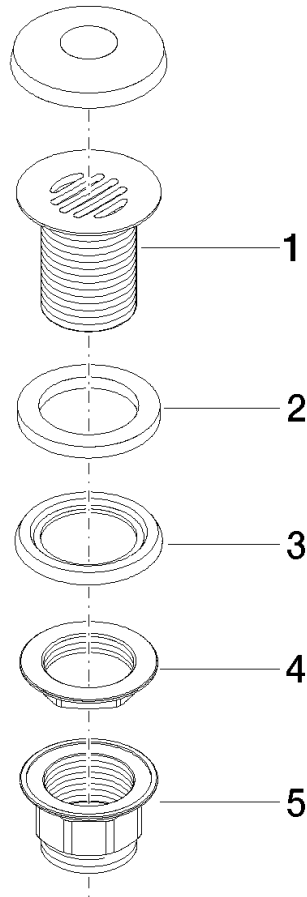

10 110 970 Product version from 10/1/2023

	Chrome	10 110 970-00
	Brushed Platinum	10 110 970-06
	Platinum	10 110 970-08
	Durabronze (23kt Gold)	10 110 970-09
	Dark Chrome	10 110 970-19
	Light Gold (PVD)	10 110 970-26
	Brushed Light Gold (PVD)	10 110 970-27
	Brushed Durabronze (23kt Gold)	10 110 970-28
	Matte Black	10 110 970-33
	Brushed Gold (PVD)	10 110 970-37
	Brushed Dark Brass (PVD)	10 110 970-39
	Brushed Bronze (PVD)	10 110 970-42
	Brushed Dark Bronze (PVD)	10 110 970-43
	Brushed Champagne (22kt Gold)	10 110 970-46
	Champagne (22kt Gold)	10 110 970-47
	Brushed Chrome	10 110 970-93
	Brushed Dark Platinum	10 110 970-99

## Grated waste 1 1/4" - Chrome

SERIES-VARIOUS

10 110 970 Product version from 10/1/2023

Only suitable for sinks without an overflow.

10 110 970 Product version from 10/1/2023

10 110 970 Product version from 10/1/2023

Parts for other finishes can be found here: Brushed Platinum

**Spare parts list**

No.	Item Number	Name	Quantity used	Delivery time
1	09 11 01 025-00	Cup for pop-up waste 1 1/4" - Chrome	1.00	-
Spare part can no longer be ordered, please order the replacement item				
3	09 14 03 025 90	Washer Profile seal Ø 64 x 6 mm -	1.00	14
2	09 14 05 039 90	Washer 43,5 x 62 x 6 mm -	1.00	14
4	09 23 10 017 90	Mounting with collar Screw connection 1 1/4" -	1.00	-
Spare part can no longer be ordered, please order the replacement item				
5	09 23 10 020-00	Mounting Ø 60 x 36,5 mm - Chrome	1.00	-
Spare part can no longer be ordered, please order the replacement item				