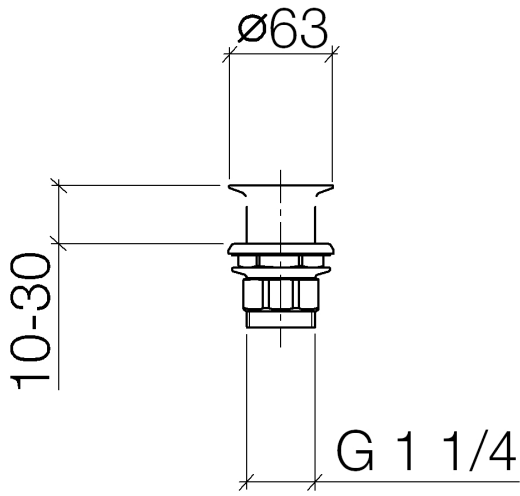

10 110 970 Product version from 10/1/2023

	Chrome	10 110 970-00
	Brushed Platinum	10 110 970-06
	Platinum	10 110 970-08
	Durabronze (23kt Gold)	10 110 970-09
	Dark Chrome	10 110 970-19
	Light Gold (PVD)	10 110 970-26
	Brushed Light Gold (PVD)	10 110 970-27
	Brushed Durabronze (23kt Gold)	10 110 970-28
	Matte Black	10 110 970-33
	Brushed Gold (PVD)	10 110 970-37
	Brushed Dark Brass (PVD)	10 110 970-39
	Brushed Bronze (PVD)	10 110 970-42
	Brushed Dark Bronze (PVD)	10 110 970-43
	Brushed Champagne (22kt Gold)	10 110 970-46
	Champagne (22kt Gold)	10 110 970-47
	Brushed Chrome	10 110 970-93
	Brushed Dark Platinum	10 110 970-99

## Grated waste 1 1/4" - Chrome

SERIES-VARIOUS

10 110 970 Product version from 10/1/2023

Only suitable for sinks without an overflow.

10 110 970 Product version from 10/1/2023

10 110 970 Product version from 10/1/2023

Parts for other finishes can be found here: Brushed Platinum

**Spare parts list**

No.	Item Number	Name	Quantity used	Delivery time
1	09 11 01 025-00	Cup for pop-up waste 1 1/4" - Chrome	1.00	-
Spare part can no longer be ordered, please order the replacement item				
3	09 14 03 025 90	Washer Profile seal Ø 64 x 6 mm -	1.00	14
2	09 14 05 039 90	Washer 43,5 x 62 x 6 mm -	1.00	14
4	09 23 10 017 90	Mounting with collar Screw connection 1 1/4" -	1.00	-
Spare part can no longer be ordered, please order the replacement item				
5	09 23 10 020-00	Mounting Ø 60 x 36,5 mm - Chrome	1.00	-
Spare part can no longer be ordered, please order the replacement item				