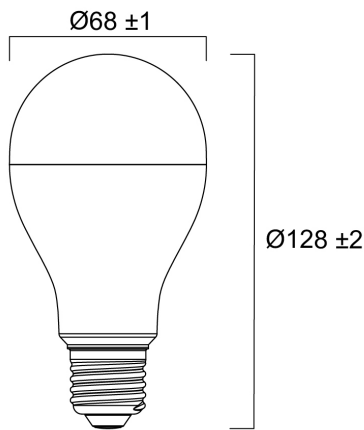

Product Overview

Product name	ToLEDo GLS V9 2450LM 840 E27 SL
Technology	LED
Lamp shape	Pear-shape
Cap/Base	E27
Lamp finish	Opal
Fixture rating	Open
General application	Education, Hospitality, Residential & Consumer
ETIM Class	EC001959
E-number FI	4741188
Colour temperature (K)	4000
Light colour	Cool White
CRI (Ra)	80
Colour Variation Initial (SDCM)	6
Beam Angle (°)	150
Photobiological Risk Group	RG0
Wattage (W)	20
Dimmable	No
Housing colour	White

ToLEDo GLS V9 2450LM 840 E27 SL 0030045

IP rating	IP20
Product EAN number	5410288300450
Warranty	3 years
Useful luminous flux (#use)	2450

Technical drawings

Data table

GENERAL DATA

Product name	ToLEDo GLS V9 2450LM 840 E27 SL
Technology	LED
Lamp shape	Pear-shape
Cap/Base	E27
Lamp finish	Opal
Fixture rating	Open
General application	Education, Hospitality, Residential & Consumer
Operating temperature range (°C)	-20°C...+40°C
Performance ambient temperature Tq (°C)	25
ETIM Class	EC001959
E-number FI	4741188

PACKAGING

Product EAN number	5410288300450
Packaging single length / height (cm)	6.9
Packaging single width (cm)	6.9
Packaging single depth (cm)	13.3
DUN14 (outer)	15410288300457
Units per outer package	6
Packaging outer length / height (cm)	21.5
Packaging outer width (cm)	14.5
Packaging outer depth (cm)	14.3