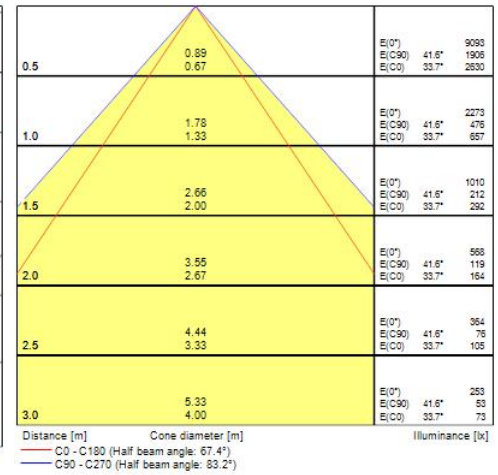

RANA NEO 3300LM REC 600x600 830 SSC EM 2L WHITE 0052586

Electrical protection	Class I
Control gear type	LED driver constant current
LED Flickering Rate	Ultra low (5% or less)
Housing colour	RAL 9016 - Traffic white / Bezel
IP rating	IP20
IK rating	IK07
Product EAN number	5410288525860
Warranty	5 years

Photometry