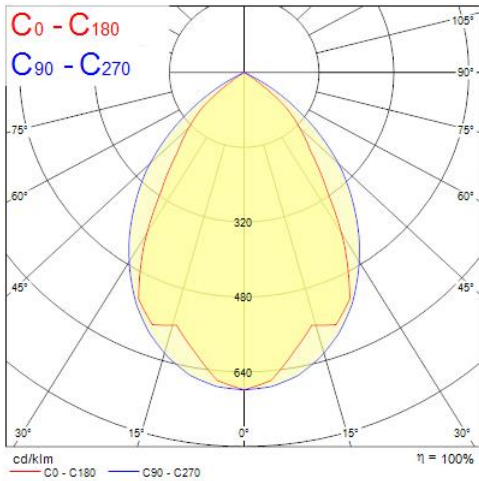

RANA NEO 3300LM REC 600x600 830 SSC EM 2L WHITE 0052586

Electrical protection	Class I
Control gear type	LED driver constant current
LED Flickering Rate	Ultra low (5% or less)
Housing colour	RAL 9016 - Traffic white / Bezel
IP rating	IP20
IK rating	IK07
Product EAN number	5410288525860
Warranty	5 years

Photometry