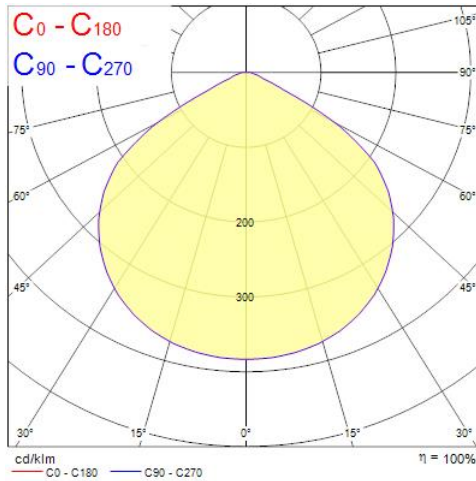

RANA NEO 3300LM REC 600x600 830 SSC EM 2L WHITE 0052586

Electrical protection	Class I
Control gear type	LED driver constant current
LED Flickering Rate	Ultra low (5% or less)
Housing colour	RAL 9016 - Traffic white / Bezel
IP rating	IP20
IK rating	IK07
Product EAN number	5410288525860
Warranty	5 years

Photometry