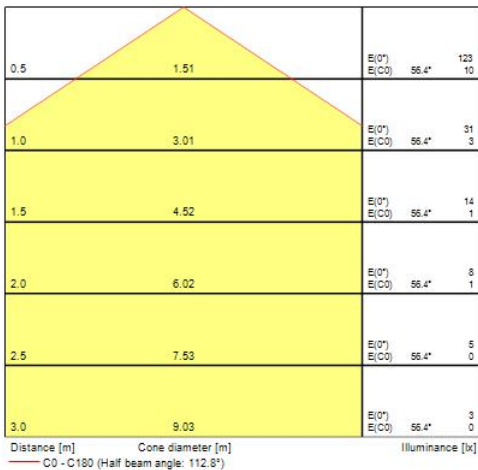

RANA NEO 3300LM REC 600x600 830 SSC EM 2L WHITE 0052586

Electrical protection	Class I
Control gear type	LED driver constant current
LED Flickering Rate	Ultra low (5% or less)
Housing colour	RAL 9016 - Traffic white / Bezel
IP rating	IP20
IK rating	IK07
Product EAN number	5410288525860
Warranty	5 years

Photometry