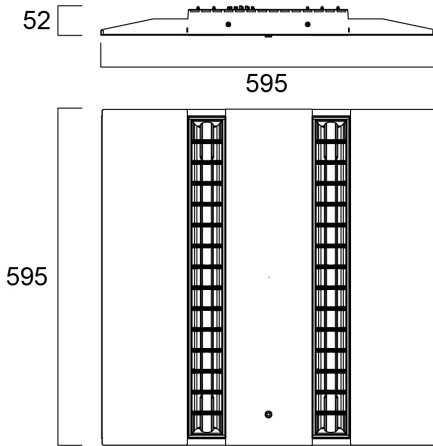

Technical drawings

Data table

GENERAL DATA

Product name	RANA NEO 3300LM REC 600x600 830 SSC EM 2L WHITE
Technology	LED (3 SDCM)
Cap/Base	N/A
Housing	Steel
Mount	Ceiling recessed mounting
Operating temperature range (°C)	-5°C...+25°C
Performance ambient temperature Tq (°C)	25
Warranty	5 years

OPTICAL DATA

Fixture luminous flux (lm)	3350
Luminaire efficacy (lm/W)	101
Colour temperature (K)	3000
Light colour	Warm White