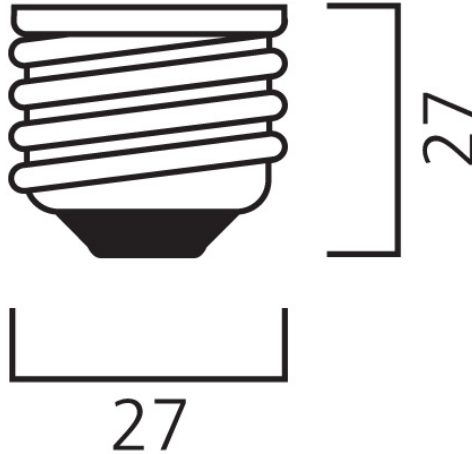

IR R125 150W
0033002

Technical drawings

E27

Data table

GENERAL DATA

Product name	IR R125 150W
Technology	Incandescent
Cap/Base	E27

OPTICAL DATA

Adjustable chromaticity	N

ELECTRICAL DATA

Wattage (W)	150
Primary Supply/Product voltage - min (V)	220
Control gear required	No