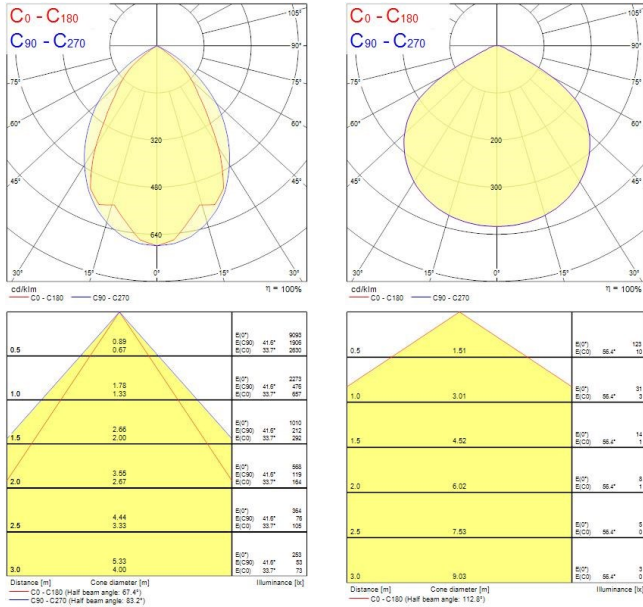

RANA NEO Recessed 600 SylSmart *RANA NEO 3300LM REC 600x600 830 SSC EM 2L WHITE* 0052586

TECHNICAL DRAWINGS