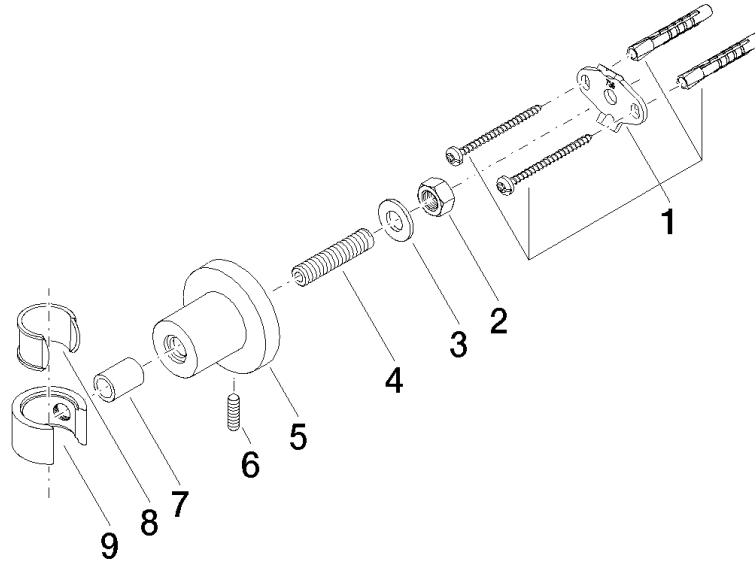

28 050 892 Product version from 4/1/2024

• rosette Ø 55 mm

	Brushed Durabronze (23kt Gold)	28 050 892-28
	Chrome	28 050 892-00
	Brushed Platinum	28 050 892-06
	Platinum	28 050 892-08
	Dark Chrome	28 050 892-19
	Brushed Light Gold (PVD)	28 050 892-27
	Matte Black	28 050 892-33
	Brushed Gold (PVD)	28 050 892-37
	Brushed Dark Brass (PVD)	28 050 892-39
	Brushed Bronze (PVD)	28 050 892-42
	Brushed Dark Bronze (PVD)	28 050 892-43
	Brushed Champagne (22kt Gold)	28 050 892-46
	Champagne (22kt Gold)	28 050 892-47
	Brushed Chrome	28 050 892-93
	Brushed Dark Platinum	28 050 892-99

28 050 892 Product version from 4/1/2024

mm [inches]

28 050 892 Product version from 4/1/2024

Parts for other finishes can be found here: Chrome

Spare parts list

No.	Item Number	Name	Quantity used	Delivery time
7	08 17 20 624-28	Sleeve Ø 14 x 10 x 19,50 mm - Brushed Durabron (23kt Gold)	1.00	40
6	04 31 11 113 00 90	Mounting Threaded pin M5 x 12 mm -	1.00	14
3	09 30 11 046 90	Washer Ø 10,5 -	1.00	14
9	09 17 20 014-28	Holder for hand shower Fork 20 x 35 x 31 mm - Brushed Durabron (23kt Gold)	1.00	40
8	90 18 40 035 00 90	Sleeve -	1.00	14
4	08 18 50 586 90	Pipe Ø 10 x 45 mm -	1.00	14
1	05 17 20 739 00 90	Attachment set 150 x 65 x 10 mm -	1.00	14
5	08 17 89 505-28	Holder universal 60 x 100 x 60 mm - Brushed Durabron (23kt Gold)	1.00	40
2	09 23 10 026 90	Mounting Nut M10 -	1.00	14