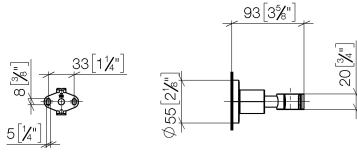

28 050 892 Product version from 4/1/2024

• rosette Ø 55 mm

	Brushed Durabronze (23kt Gold)	28 050 892-28
	Chrome	28 050 892-00
	Brushed Platinum	28 050 892-06
	Platinum	28 050 892-08
	Dark Chrome	28 050 892-19
	Brushed Light Gold (PVD)	28 050 892-27
	Matte Black	28 050 892-33
	Brushed Gold (PVD)	28 050 892-37
	Brushed Dark Brass (PVD)	28 050 892-39
	Brushed Bronze (PVD)	28 050 892-42
	Brushed Dark Bronze (PVD)	28 050 892-43
	Brushed Champagne (22kt Gold)	28 050 892-46
	Champagne (22kt Gold)	28 050 892-47
	Brushed Chrome	28 050 892-93
	Brushed Dark Platinum	28 050 892-99

28 050 892 Product version from 4/1/2024

mm [inches]

28 050 892 Product version from 4/1/2024

Parts for other finishes can be found here: Chrome

Spare parts list

No.	Item Number	Name	Quantity used	Delivery time
7	08 17 20 624-28	Sleeve Ø 14 x 10 x 19,50 mm - Brushed Durabron (23kt Gold)	1.00	40
6	04 31 11 113 00 90	Mounting Threaded pin M5 x 12 mm -	1.00	14
3	09 30 11 046 90	Washer Ø 10,5 -	1.00	14
9	09 17 20 014-28	Holder for hand shower Fork 20 x 35 x 31 mm - Brushed Durabron (23kt Gold)	1.00	40
8	90 18 40 035 00 90	Sleeve -	1.00	14
4	08 18 50 586 90	Pipe Ø 10 x 45 mm -	1.00	14
1	05 17 20 739 00 90	Attachment set 150 x 65 x 10 mm -	1.00	14
5	08 17 89 505-28	Holder universal 60 x 100 x 60 mm - Brushed Durabron (23kt Gold)	1.00	40
2	09 23 10 026 90	Mounting Nut M10 -	1.00	14