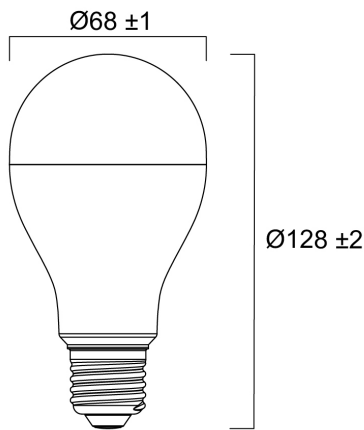

ToLEDo GLS V9 2450LM 827 E27 SL 0030044

IP rating	IP20
Product EAN number	5410288300443
Warranty	3 years
Useful luminous flux (#use)	2450

Technical drawings

Data table

GENERAL DATA

Product name	ToLEDo GLS V9 2450LM 827 E27 SL
Technology	LED
Lamp shape	Pear-shape
Cap/Base	E27
Lamp finish	Opal
Fixture rating	Open
General application	Education, Hospitality, Residential & Consumer
Operating temperature range (°C)	-20°C...+40°C
Performance ambient temperature Tq (°C)	25
ETIM Class	EC001959
E-number FI	4741187