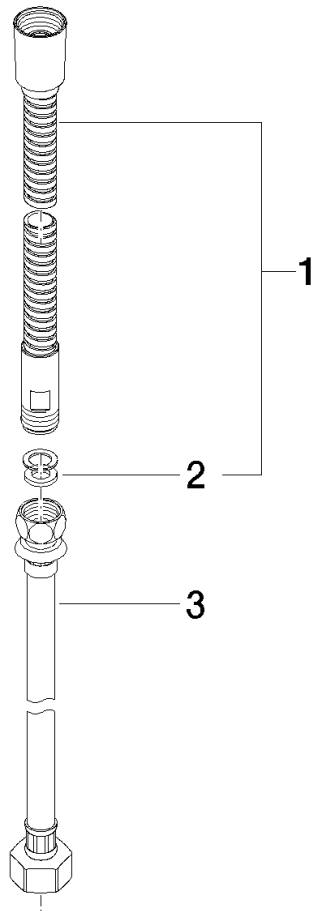

Metal shower hose in two parts 1/2" x 3/8" x 2250 mm - Brushed Dark Platinum SERIES-VARIOUS

28 323 970 Product version from 10/1/2023

	Brushed Dark Platinum	28 323 970-99
	Chrome	28 323 970-00
	Brushed Platinum	28 323 970-06
	Platinum	28 323 970-08
	Durabass (23kt Gold)	28 323 970-09
	Dark Chrome	28 323 970-19
	Light Gold (PVD)	28 323 970-26
	Brushed Light Gold (PVD)	28 323 970-27
	Brushed Durabass (23kt Gold)	28 323 970-28
	Matte Black	28 323 970-33
	Brushed Gold (PVD)	28 323 970-37
	Brushed Dark Brass (PVD)	28 323 970-39
	Brushed Bronze (PVD)	28 323 970-42
	Brushed Dark Bronze (PVD)	28 323 970-43
	Brushed Champagne (22kt Gold)	28 323 970-46
	Champagne (22kt Gold)	28 323 970-47
	Brushed Chrome	28 323 970-93

Metal shower hose in two parts 1/2" x 3/8" x 2250 mm - Brushed Dark Platinum SERIES-VARIOUS

28 323 970 Product version from 10/1/2023

Metal shower hose in two parts 1/2" x 3/8" x 2250 mm - Brushed Dark Platinum SERIES-VARIOUS

28 323 970 Product version from 10/1/2023

Metal shower hose in two parts 1/2" x 3/8" x 2250 mm - Brushed Dark Platinum SERIES-VARIOUS

28 323 970 Product version from 10/1/2023

Spare parts list

No.	Item Number	Name	Quantity used	Delivery time
2	90 14 20 026 00 90	Washer 14 x 8 x 2 mm Centellen WS 3820 -	1.00	14
1	28 322 970-99	Metal shower hose 1/2" x 3/8" x 1750 mm - Brushed Dark Platinum	1.00	14
3	12 505 970 90	High pressure hose 1/2" x 3/8" x 500 mm -	1.00	14