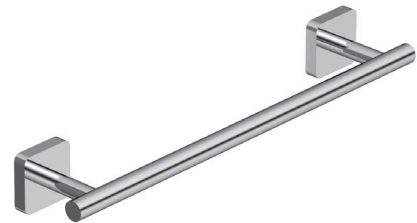

Technische Daten/ Technical Data

KLUDI-VELA S
hand towel holder

Ref.: 2596205

Finishes:
05 chrome

Product description
Manufacturer KLUDI GmbH & Co. KG
Typ: KLUDI-VELA S
hand towel holder
Ref.: 2596205

hand towel holder
L= 300mm
fixed
wall mounted (screws or gluing)
with fixing material screws and dowels
glue-set Ref. 94006800-00 order separately
wall holder metal

Produktabbildung/ Product picture

Maßzeichnung/ Dimensional drawing