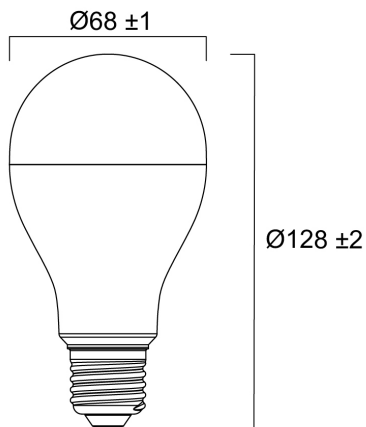

Product Overview

Product name	ToLEDo GLS V9 1920LM 865 E27 SL
Technology	LED
Lamp shape	Pear-shape
Cap/Base	E27
Lamp finish	Opal
Fixture rating	Open
General application	Education, Hospitality, Residential & Consumer
ETIM Class	EC001959
E-number FI	4741186
Colour temperature (K)	6500
Light colour	Daylight
CRI (Ra)	80
Colour Variation Initial (SDCM)	6
Beam Angle (°)	150
Photobiological Risk Group	RG0
Wattage (W)	16
Dimmable	No
Housing colour	White

ToLEDo GLS V9 1920LM 865 E27 SL 0030043

IP rating	IP20
Product EAN number	5410288300436
Warranty	3 years
Useful luminous flux (#use)	1920

Technical drawings

Data table

GENERAL DATA

Product name	ToLEDo GLS V9 1920LM 865 E27 SL
Technology	LED
Lamp shape	Pear-shape
Cap/Base	E27
Lamp finish	Opal
Fixture rating	Open
General application	Education, Hospitality, Residential & Consumer
Operating temperature range (°C)	-20°C...+40°C
Performance ambient temperature Tq (°C)	25
ETIM Class	EC001959
E-number FI	4741186

PACKAGING

Product EAN number	5410288300436
Packaging single length / height (cm)	6.9
Packaging single width (cm)	6.9
Packaging single depth (cm)	13.3
DUN14 (outer)	15410288300433
Units per outer package	6
Packaging outer length / height (cm)	21.5
Packaging outer width (cm)	14.5
Packaging outer depth (cm)	14.3