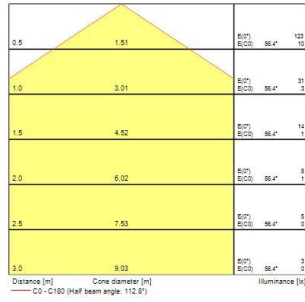

RANA NEO Recessed 600

RANA NEO 3500LM REC 600x600 840 DALI EM 2L WHITE
0052585

PRODUCT OVERVIEW

Product name	RANA NEO 3500LM REC 600x600 840 DALI EM 2L WHITE
Technology	LED (3 SDCM)
Cap/Base	N/A
Housing	Steel
Mount	Ceiling recessed mounting
Warranty	5 years
Fixture luminous flux (lm)	3527
Luminaire efficacy (lm/W)	106
Colour temperature (K)	4000
Light colour	Neutral White
CRI (Ra)	80
Colour Variation Initial (SDCM)	SDCM3
Glare control	< 15
Photobiological Risk Group	RG0
Luminous flux (emergency) (lm)	80
Total power consumption (W)	33
Electrical protection	Class I
Control gear type	LED driver constant current
LED Flickering Rate	Ultra low (5% or less)
Housing colour	RAL 9016 - Traffic white / Bezel
IP rating	IP20
IK rating	IK07
Product EAN number	5410288525853

PHOTOMETRY

RANA NEO Recessed 600

RANA NEO 3500LM REC 600x600 840 DALI EM 2L WHITE
0052585

TECHNICAL DRAWINGS