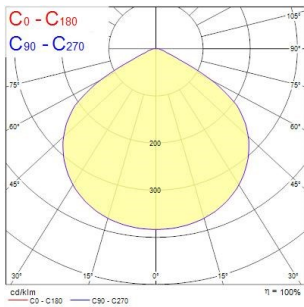

RANA NEO Recessed 600

RANA NEO 3500LM REC 600x600 840 DALI EM 2L WHITE
0052585

PRODUCT OVERVIEW

Product name	RANA NEO 3500LM REC 600x600 840 DALI EM 2L WHITE
Technology	LED (3 SDCM)
Cap/Base	N/A
Housing	Steel
Mount	Ceiling recessed mounting
Warranty	5 years
Fixture luminous flux (lm)	3527
Luminaire efficacy (lm/W)	106
Colour temperature (K)	4000
Light colour	Neutral White
CRI (Ra)	80
Colour Variation Initial (SDCM)	SDCM3
Glare control	< 15
Photobiological Risk Group	RG0
Luminous flux (emergency) (lm)	80
Total power consumption (W)	33
Electrical protection	Class I
Control gear type	LED driver constant current
LED Flickering Rate	Ultra low (5% or less)
Housing colour	RAL 9016 - Traffic white / Bezel
IP rating	IP20
IK rating	IK07
Product EAN number	5410288525853

PHOTOMETRY

RANA NEO Recessed 600

RANA NEO 3500LM REC 600x600 840 DALI EM 2L WHITE
0052585

TECHNICAL DRAWINGS