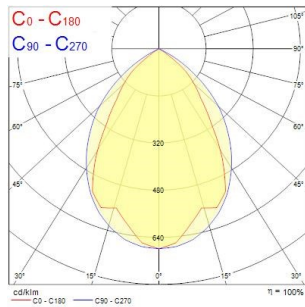

RANA NEO Recessed 600

RANA NEO 3500LM REC 600x600 840 DALI EM 2L WHITE
0052585

PRODUCT OVERVIEW

Product name	RANA NEO 3500LM REC 600x600 840 DALI EM 2L WHITE
Technology	LED (3 SDCM)
Cap/Base	N/A
Housing	Steel
Mount	Ceiling recessed mounting
Warranty	5 years
Fixture luminous flux (lm)	3527
Luminaire efficacy (lm/W)	106
Colour temperature (K)	4000
Light colour	Neutral White
CRI (Ra)	80
Colour Variation Initial (SDCM)	SDCM3
Glare control	< 15
Photobiological Risk Group	RG0
Luminous flux (emergency) (lm)	80
Total power consumption (W)	33
Electrical protection	Class I
Control gear type	LED driver constant current
LED Flickering Rate	Ultra low (5% or less)
Housing colour	RAL 9016 - Traffic white / Bezel
IP rating	IP20
IK rating	IK07
Product EAN number	5410288525853

PHOTOMETRY

RANA NEO Recessed 600

RANA NEO 3500LM REC 600x600 840 DALI EM 2L WHITE
0052585

TECHNICAL DRAWINGS