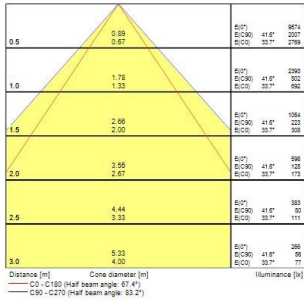

RANA NEO Recessed 600

RANA NEO 3500LM REC 600x600 840 DALI EM 2L WHITE
0052585

PRODUCT OVERVIEW

Product name	RANA NEO 3500LM REC 600x600 840 DALI EM 2L WHITE
Technology	LED (3 SDCM)
Cap/Base	N/A
Housing	Steel
Mount	Ceiling recessed mounting
Warranty	5 years
Fixture luminous flux (lm)	3527
Luminaire efficacy (lm/W)	106
Colour temperature (K)	4000
Light colour	Neutral White
CRI (Ra)	80
Colour Variation Initial (SDCM)	SDCM3
Glare control	< 15
Photobiological Risk Group	RG0
Luminous flux (emergency) (lm)	80
Total power consumption (W)	33
Electrical protection	Class I
Control gear type	LED driver constant current
LED Flickering Rate	Ultra low (5% or less)
Housing colour	RAL 9016 - Traffic white / Bezel
IP rating	IP20
IK rating	IK07
Product EAN number	5410288525853

PHOTOMETRY

RANA NEO Recessed 600

RANA NEO 3500LM REC 600x600 840 DALI EM 2L WHITE
0052585

TECHNICAL DRAWINGS