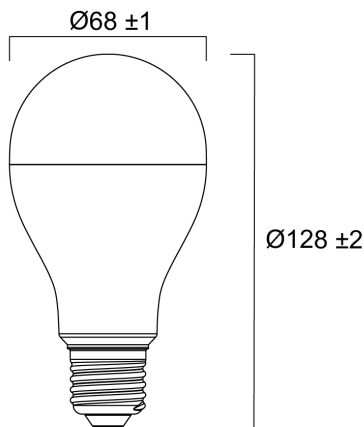

Product Overview

Product name	ToLEDo GLS V9 1920LM 840 E27 SL
Technology	LED
Lamp shape	Pear-shape
Cap/Base	E27
Lamp finish	Opal
Fixture rating	Open
General application	Education, Hospitality, Residential & Consumer
ETIM Class	EC001959
E-number FI	4741185
Colour temperature (K)	4000
Light colour	Cool White
CRI (Ra)	80
Colour Variation Initial (SDCM)	6
Beam Angle (°)	150
Photobiological Risk Group	RG0
Wattage (W)	16
Dimmable	No
Housing colour	White

ToLEDo GLS V9 1920LM 840 E27 SL 0030042

IP rating	IP20
Product EAN number	5410288300429
Warranty	3 years
Useful luminous flux (#use)	1920

Technical drawings

Data table

GENERAL DATA

Product name	ToLEDo GLS V9 1920LM 840 E27 SL
Technology	LED
Lamp shape	Pear-shape
Cap/Base	E27
Lamp finish	Opal
Fixture rating	Open
General application	Education, Hospitality, Residential & Consumer
Operating temperature range (°C)	-20°C...+40°C
Performance ambient temperature Tq (°C)	25
ETIM Class	EC001959
E-number FI	4741185

PACKAGING

Product EAN number	5410288300429
Packaging single length / height (cm)	6.9
Packaging single width (cm)	6.9
Packaging single depth (cm)	13.3
DUN14 (outer)	15410288300426
Units per outer package	6
Packaging outer length / height (cm)	21.5
Packaging outer width (cm)	14.5
Packaging outer depth (cm)	14.3