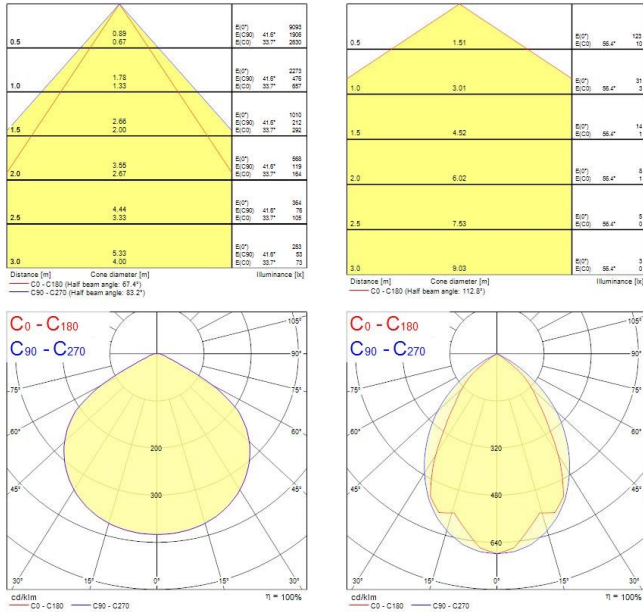

RANA NEO Recessed 600

RANA NEO 3300LM REC 600x600 830 DALI EM 2L WHITE

0052584

PRODUCT OVERVIEW

Product name	RANA NEO 3300LM REC 600x600 830 DALI EM 2L WHITE
Technology	LED (3 SDCM)
Cap/Base	N/A
Housing	Steel
Mount	Ceiling recessed mounting
Warranty	5 years
Fixture luminous flux (lm)	3350
Luminaire efficacy (lm/W)	101
Colour temperature (K)	3000
Light colour	Warm White
CRI (Ra)	80
Colour Variation Initial (SDCM)	SDCM3
Glare control	< 15
Photobiological Risk Group	RG0
Luminous flux (emergency) (lm)	80
Total power consumption (W)	33
Electrical protection	Class I
Control gear type	LED driver constant current
LED Flickering Rate	Ultra low (5% or less)
Housing colour	RAL 9016 - Traffic white / Bezel
IP rating	IP20
IK rating	IK07
Product EAN number	5410288525846

PHOTOMETRY

RANA NEO Recessed 600

RANA NEO 3300LM REC 600x600 830 DALI EM 2L WHITE

0052584

TECHNICAL DRAWINGS