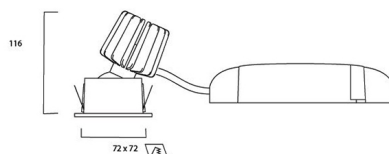

Technical drawings

Dimensions (mm)