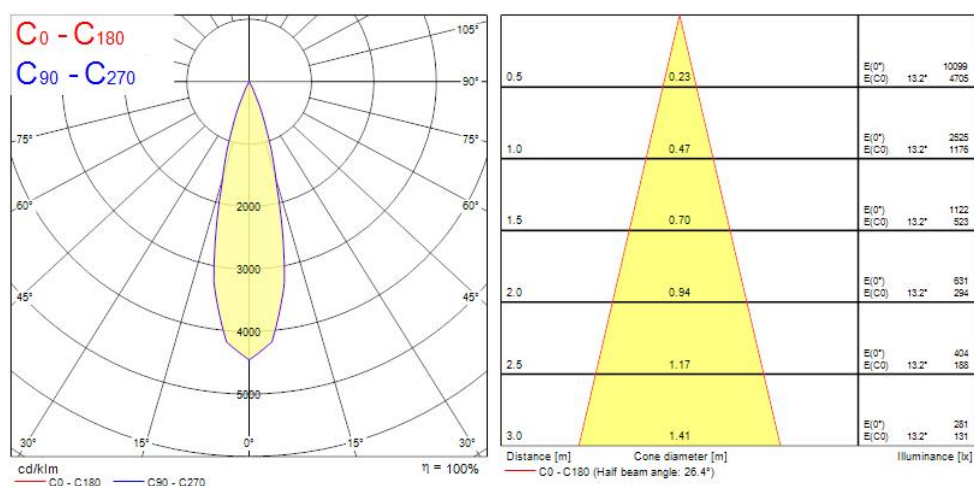

Concord

MYRIAD ADJ SQUARE BLACK 2700K DALI WHITE BZ 2058042

IP rating	IP20
IK rating	IK02
Product EAN number	5025768580422
Warranty	5 years

Photometry