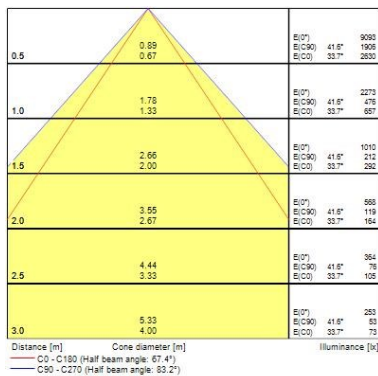

Diffuser material PC Polycarbonate

Nominal Product Length (mm) 595

Nominal Product Width (mm) 595

Weight (kg) 4.5

Packaging

Single packaging type Carton

RANA NEO Recessed 600

RANA NEO 3300LM REC 600x600 830 DALI EM 2L WHITE
0052584

Product EAN number	5410288525846
Packaging single width (cm)	6.5
Packaging single depth (cm)	65.0
DUN14 (outer)	05410288525846
Packaging outer length / height (cm)	62.0

PHOTOMETRY

TECHNICAL DRAWINGS