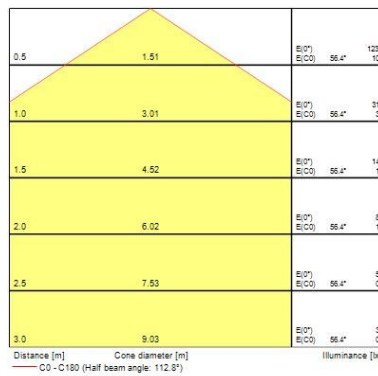

Lifetime data

Lifespan L70 B50 100000

Lifespan L80 B20 96000

Physical data

Housing colour RAL 9016 - Traffic white / Bezel

IP rating IP20

IK rating IK07

Diffuser finish Matt/satinized

Diffuser material PC Polycarbonate

Nominal Product Length (mm) 595

Nominal Product Width (mm) 595

Weight (kg) 4.5

Packaging

Single packaging type Carton

RANA NEO Recessed 600

RANA NEO 3300LM REC 600x600 830 DALI EM 2L WHITE
0052584

Product EAN number	5410288525846
Packaging single width (cm)	6.5
Packaging single depth (cm)	65.0
DUN14 (outer)	05410288525846
Packaging outer length / height (cm)	62.0

PHOTOMETRY

TECHNICAL DRAWINGS