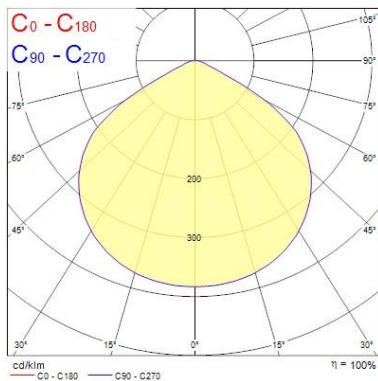

Product EAN number	5410288525846
Packaging single width (cm)	6.5
Packaging single depth (cm)	65.0
DUN14 (outer)	05410288525846
Packaging outer length / height (cm)	62.0

PHOTOMETRY

TECHNICAL DRAWINGS