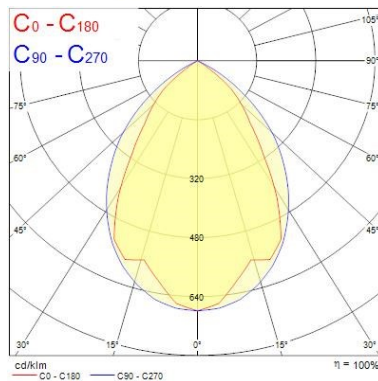

Diffuser material PC Polycarbonate

Nominal Product Length (mm) 595

Nominal Product Width (mm) 595

Weight (kg) 4.5

Packaging

Single packaging type Carton

RANA NEO Recessed 600

RANA NEO 3300LM REC 600x600 830 DALI EM 2L WHITE
0052584

Product EAN number	5410288525846
Packaging single width (cm)	6.5
Packaging single depth (cm)	65.0
DUN14 (outer)	05410288525846
Packaging outer length / height (cm)	62.0

PHOTOMETRY

TECHNICAL DRAWINGS