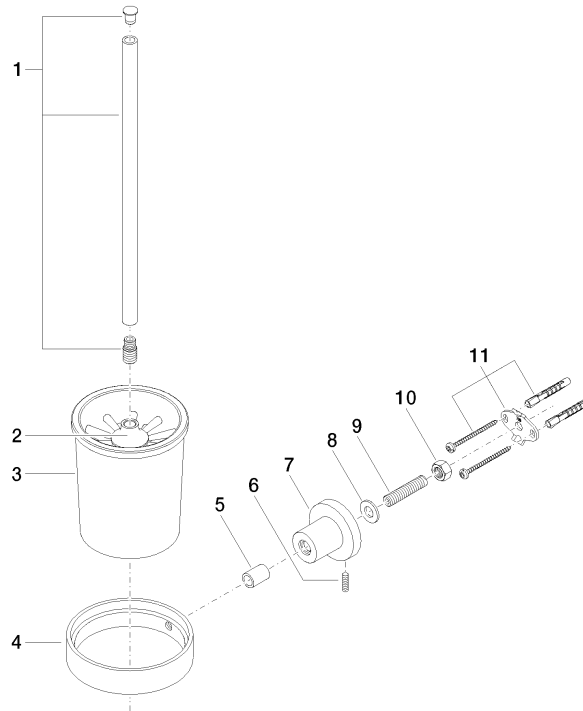

83 900 892 Product version from 4/1/2024

- crystal glass brush holder, matte
- brush, matte black
- width 110mm
- height 415 mm
- 180mm projection

	Chrome	83 900 892-00
	Brushed Platinum	83 900 892-06
	Platinum	83 900 892-08
	Dark Chrome	83 900 892-19
	Brushed Durabrass (23kt Gold)	83 900 892-28
	Matte Black	83 900 892-33
	Brushed Gold (PVD)	83 900 892-37
	Brushed Dark Brass (PVD)	83 900 892-39
	Brushed Bronze (PVD)	83 900 892-42
	Brushed Dark Bronze (PVD)	83 900 892-43
	Brushed Champagne (22kt Gold)	83 900 892-46
	Champagne (22kt Gold)	83 900 892-47
	Brushed Chrome	83 900 892-93
	Brushed Dark Platinum	83 900 892-99

Recommended miscellaneous

Brush matte black -

90 18 50 601
00 90

Recommended miscellaneous

Brush handle - Chrome

90 20 97 507
00-00

83 900 892 Product version from 4/1/2024

mm [inches]

Spare parts list

No.	Item Number	Name	Quantity used	Delivery time
4	08 17 20 634-00	Holder for toilet brush set Ø 110 x 25 mm - Chrome	1.00	20
7	08 17 89 505-00	Holder universal 60 x 100 x 60 mm - Chrome	1.00	20
5	08 17 20 624-00	Sleeve Ø 14 x 10 x 19,50 mm - Chrome	1.00	20
6	04 31 11 113 00 90	Mounting Threaded pin M5 x 12 mm -	1.00	14
8	09 30 11 046 90	Washer Ø 10,5 -	1.00	14
3	90 90 04 008 00 82	Glass matte -	1.00	14
1	90 20 97 507 00-00	Brush handle - Chrome	1.00	20
2	90 18 50 601 00 90	Brush mat black -	1.00	14
9	08 18 50 586 90	Pipe Ø 10 x 45 mm -	1.00	14
10	09 23 10 026 90	Mounting Nut M10 -	1.00	14
11	05 17 20 739 00 90	Attachment set 150 x 65 x 10 mm -	1.00	14