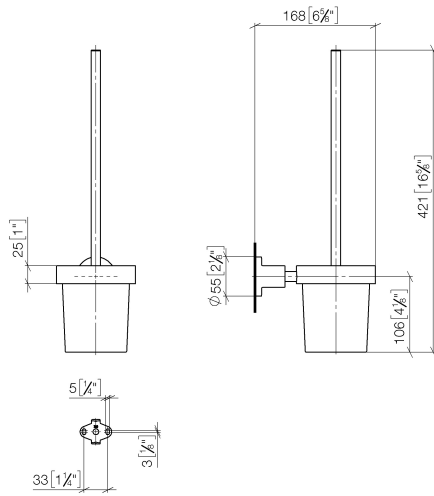

83 900 892 Product version from 4/1/2024

- crystal glass brush holder, matte
- brush, matte black
- width 110mm
- height 415 mm
- 180mm projection

	Chrome	83 900 892-00
	Brushed Platinum	83 900 892-06
	Platinum	83 900 892-08
	Dark Chrome	83 900 892-19
	Brushed Durabrass (23kt Gold)	83 900 892-28
	Matte Black	83 900 892-33
	Brushed Gold (PVD)	83 900 892-37
	Brushed Dark Brass (PVD)	83 900 892-39
	Brushed Bronze (PVD)	83 900 892-42
	Brushed Dark Bronze (PVD)	83 900 892-43
	Brushed Champagne (22kt Gold)	83 900 892-46
	Champagne (22kt Gold)	83 900 892-47
	Brushed Chrome	83 900 892-93
	Brushed Dark Platinum	83 900 892-99

Recommended miscellaneous

Brush matte black -

90 18 50 601
00 90

Recommended miscellaneous

Brush handle - Chrome

90 20 97 507
00-00

83 900 892 Product version from 4/1/2024

mm [inches]

Spare parts list

No.	Item Number	Name	Quantity used	Delivery time
4	08 17 20 634-00	Holder for toilet brush set Ø 110 x 25 mm - Chrome	1.00	20
7	08 17 89 505-00	Holder universal 60 x 100 x 60 mm - Chrome	1.00	20
5	08 17 20 624-00	Sleeve Ø 14 x 10 x 19,50 mm - Chrome	1.00	20
6	04 31 11 113 00 90	Mounting Threaded pin M5 x 12 mm -	1.00	14
8	09 30 11 046 90	Washer Ø 10,5 -	1.00	14
3	90 90 04 008 00 82	Glass matte -	1.00	14
1	90 20 97 507 00-00	Brush handle - Chrome	1.00	20
2	90 18 50 601 00 90	Brush mat black -	1.00	14
9	08 18 50 586 90	Pipe Ø 10 x 45 mm -	1.00	14
10	09 23 10 026 90	Mounting Nut M10 -	1.00	14
11	05 17 20 739 00 90	Attachment set 150 x 65 x 10 mm -	1.00	14