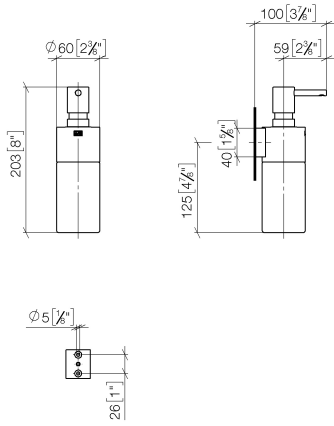

83 435 970 Product version from 10/1/2023

- bottle made of crystal glass, matt
- width 60mm
- height 200 mm
- 250 ml bottle
- 96mm projection

	Brushed Durabronz (23kt Gold)	83 435 970-28
	Chrome	83 435 970-00
	Brushed Platinum	83 435 970-06
	Platinum	83 435 970-08
	Dark Chrome	83 435 970-19
	Light Gold (PVD)	83 435 970-26
	Brushed Light Gold (PVD)	83 435 970-27
	Matte Black	83 435 970-33
	Brushed Gold (PVD)	83 435 970-37
	Brushed Dark Brass (PVD)	83 435 970-39
	Brushed Bronze (PVD)	83 435 970-42
	Brushed Dark Bronze (PVD)	83 435 970-43
	Brushed Champagne (22kt Gold)	83 435 970-46
	Champagne (22kt Gold)	83 435 970-47
	Brushed Chrome	83 435 970-93
	Brushed Dark Platinum	83 435 970-99

83 435 970 Product version from 10/1/2023

mm [inches]

83 435 970 Product version from 10/1/2023

Parts for other finishes can be found here: [Chrome](#)

Spare parts list

No.	Item Number	Name	Quantity used	Delivery time
6	08 10 10 530-28	Holder for glass holder + dispenser 40 x 34 x 15 mm - Brushed Durabross (23kt Gold)	1.00	40
2	90 10 10 525 00-28	Dispenser Retainer, wall-mounting Ø 60 x 49 mm - Brushed Durabross (23kt Gold)	1.00	40
4	09 30 30 093 90	Mounting Cylinder head screw with hexagon socket with low profile, without key guide M5 x 10 mm -	1.00	14
5	05 30 31 025 00 90	Mounting Bolt Round head 4,5 x 60 mm -	1.00	14
3	90 90 04 001 00 82	Bottle for lotion dispenser -	1.00	14
1	90 10 10 535 00-28	dispenser	1.00	40