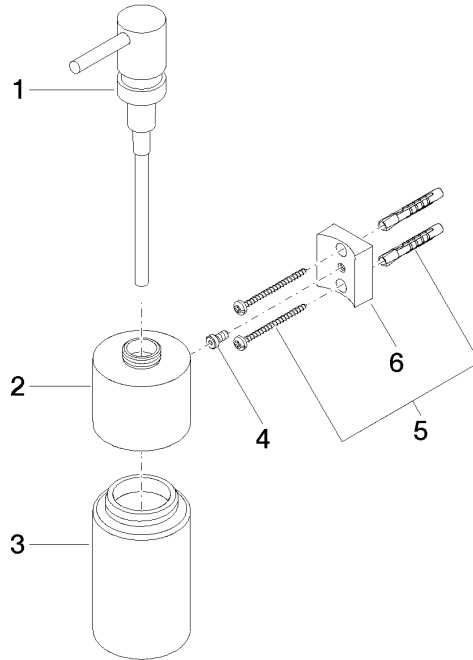

83 435 970 Product version from 10/1/2023

- bottle made of crystal glass, matt
- width 60mm
- height 200 mm
- 250 ml bottle
- 96mm projection

	Brushed Durabronz (23kt Gold)	83 435 970-28
	Chrome	83 435 970-00
	Brushed Platinum	83 435 970-06
	Platinum	83 435 970-08
	Dark Chrome	83 435 970-19
	Light Gold (PVD)	83 435 970-26
	Brushed Light Gold (PVD)	83 435 970-27
	Matte Black	83 435 970-33
	Brushed Gold (PVD)	83 435 970-37
	Brushed Dark Brass (PVD)	83 435 970-39
	Brushed Bronze (PVD)	83 435 970-42
	Brushed Dark Bronze (PVD)	83 435 970-43
	Brushed Champagne (22kt Gold)	83 435 970-46
	Champagne (22kt Gold)	83 435 970-47
	Brushed Chrome	83 435 970-93
	Brushed Dark Platinum	83 435 970-99

83 435 970 Product version from 10/1/2023

mm [inches]

83 435 970 Product version from 10/1/2023

Parts for other finishes can be found here: [Chrome](#)

Spare parts list

No.	Item Number	Name	Quantity used	Delivery time
6	08 10 10 530-28	Holder for glass holder + dispenser 40 x 34 x 15 mm - Brushed Durabross (23kt Gold)	1.00	40
2	90 10 10 525 00-28	Dispenser Retainer, wall-mounting Ø 60 x 49 mm - Brushed Durabross (23kt Gold)	1.00	40
4	09 30 30 093 90	Mounting Cylinder head screw with hexagon socket with low profile, without key guide M5 x 10 mm -	1.00	14
5	05 30 31 025 00 90	Mounting Bolt Round head 4,5 x 60 mm -	1.00	14
3	90 90 04 001 00 82	Bottle for lotion dispenser -	1.00	14
1	90 10 10 535 00-28	dispenser	1.00	40