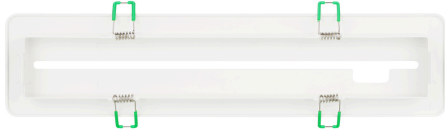

### Features

- LiFeSafe Multifix Recessed MTG KIT. White ceiling recessing mounting kit for LiFeSafe Multifix Exit Sign.

### Product Overview

Product name	LiFeSafe Multifix Exit Sign Recessed Mounting KIT
Technology	Accessory
Product EAN number	5410288320236
Warranty	5 years