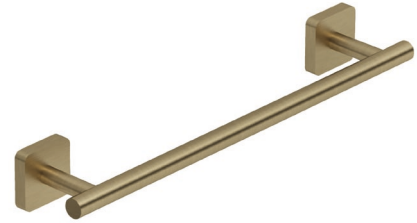

Technische Daten/ Technical Data

KLUDI-VELA S
hand towel holder

Ref.: 25962NO

Finishes:
NO Brushed Gold (18) PVD

Product description
Manufacturer KLUDI GmbH & Co. KG
Typ: KLUDI-VELA S
hand towel holder
Ref.: 25962NO

hand towel holder
L= 300mm
fixed
wall mounted (screws or gluing)
with fixing material screws and dowels
glue-set Ref. 94006800-00 order separately
wall holder metal

Produktabbildung/ Product picture

Maßzeichnung/ Dimensional drawing