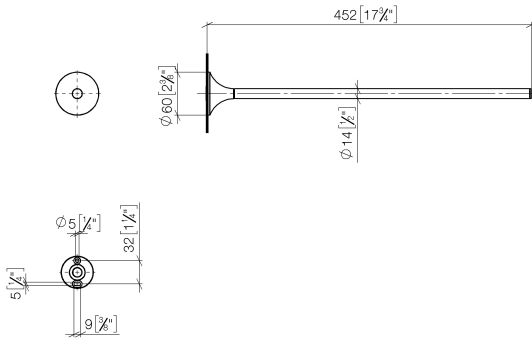

83 211 809 Product version from 3/13/2017 to 8/29/2019

- rosette Ø 60 mm
- 452mm projection

	Chrome	83 211 809-00
	Brushed Platinum	83 211 809-06
	Platinum	83 211 809-08
	Dark Chrome	83 211 809-19
	Brushed Durabrass (23kt Gold)	83 211 809-28
	Brushed Gold (PVD)	83 211 809-37
	Brushed Dark Brass (PVD)	83 211 809-39
	Brushed Bronze (PVD)	83 211 809-42
	Brushed Dark Bronze (PVD)	83 211 809-43
	Brushed Champagne (22kt Gold)	83 211 809-46
	Champagne (22kt Gold)	83 211 809-47
	Brushed Dark Platinum	83 211 809-99

83 211 809 Product version from 3/13/2017 to 8/29/2019

mm [inches]

83 211 809 Product version from 3/13/2017 to 8/29/2019

Parts for other finishes can be found here: Brushed
Platinum

Spare parts list

No.	Item Number	Name	Quantity used	Delivery time
1	05 30 31 025 00 90	Mounting Bolt Round head 4,5 x 60 mm -	1.00	14