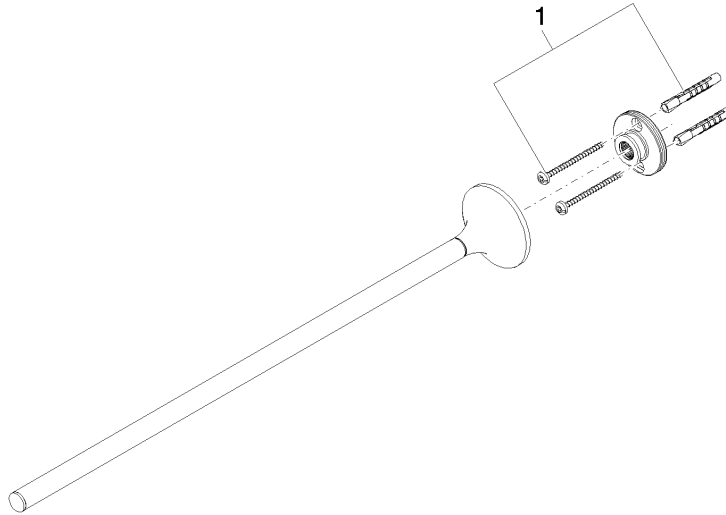

83 211 809 Product version from 3/13/2017 to 8/29/2019

- rosette Ø 60 mm
- 452mm projection

	Chrome	83 211 809-00
	Brushed Platinum	83 211 809-06
	Platinum	83 211 809-08
	Dark Chrome	83 211 809-19
	Brushed Durabrass (23kt Gold)	83 211 809-28
	Brushed Gold (PVD)	83 211 809-37
	Brushed Dark Brass (PVD)	83 211 809-39
	Brushed Bronze (PVD)	83 211 809-42
	Brushed Dark Bronze (PVD)	83 211 809-43
	Brushed Champagne (22kt Gold)	83 211 809-46
	Champagne (22kt Gold)	83 211 809-47
	Brushed Dark Platinum	83 211 809-99

83 211 809 Product version from 3/13/2017 to 8/29/2019

mm [inches]

83 211 809 Product version from 3/13/2017 to 8/29/2019

Parts for other finishes can be found here: Brushed
Platinum

Spare parts list

No.	Item Number	Name	Quantity used	Delivery time
1	05 30 31 025 00 90	Mounting Bolt Round head 4,5 x 60 mm -	1.00	14