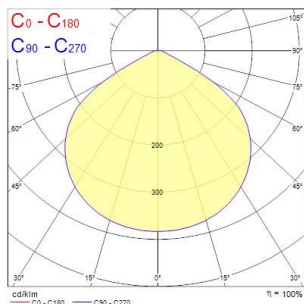

RANA NEO Recessed 600

RANA NEO 3500LM REC 600x600 840 CC EM 2L WHITE
0052583

PRODUCT OVERVIEW

Product name	RANA NEO 3500LM REC 600x600 840 CC EM 2L WHITE
Technology	LED (3 SDCM)
Cap/Base	N/A
Housing	Steel
Mount	Ceiling recessed mounting
Warranty	5 years
Fixture luminous flux (lm)	3527
Luminaire efficacy (lm/W)	110
Colour temperature (K)	4000
Light colour	Neutral White
CRI (Ra)	80
Colour Variation Initial (SDCM)	SDCM3
Glare control	< 15
Photobiological Risk Group	RG0
Luminous flux (emergency) (lm)	80
Total power consumption (W)	32
Electrical protection	Class I
Control gear type	LED driver constant current
LED Flickering Rate	Ultra low (5% or less)
Housing colour	RAL 9016 - Traffic white / Bezel
IP rating	IP20
IK rating	IK07
Product EAN number	5410288525839

PHOTOMETRY

RANA NEO Recessed 600

RANA NEO 3500LM REC 600x600 840 CC EM 2L WHITE
0052583

Distance [m]	Cone diameter [m]	E(0°)	E(C90)	E(C180)	E(C270)	Illuminance [lx]
0.5	0.89 0.87	5171	4187	2077	3377	9474
1.0	1.78 1.83	2585	2093	1038	1688	2390
1.5	2.66 2.00	1723	1395	691	1125	1594
2.0	3.55 2.67	1292	1046	523	844	1195
2.5	4.44 3.33	1037	837	418	675	956
3.0	5.33 4.00	830	670	335	540	771

Distance [m]	Cone diameter [m]	E(0°)	E(C90)	E(C180)	E(C270)	Illuminance [lx]
0.5	1.51	95.4°	95.4°	122	15	10
1.0	3.01	95.4°	95.4°	31	3	3
1.5	4.52	95.4°	95.4°	14	1	1
2.0	6.02	95.4°	95.4°	8	0.5	0.5
2.5	7.53	95.4°	95.4°	5	0.3	0.3
3.0	9.03	95.4°	95.4°	3	0.2	0.2