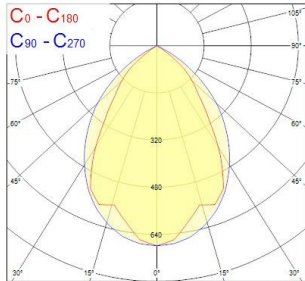

RANA NEO Recessed 600

RANA NEO 3500LM REC 600x600 840 CC EM 2L WHITE
0052583

PRODUCT OVERVIEW

Product name	RANA NEO 3500LM REC 600x600 840 CC EM 2L WHITE
Technology	LED (3 SDCM)
Cap/Base	N/A
Housing	Steel
Mount	Ceiling recessed mounting
Warranty	5 years
Fixture luminous flux (lm)	3527
Luminaire efficacy (lm/W)	110
Colour temperature (K)	4000
Light colour	Neutral White
CRI (Ra)	80
Colour Variation Initial (SDCM)	SDCM3
Glare control	< 15
Photobiological Risk Group	RG0
Luminous flux (emergency) (lm)	80
Total power consumption (W)	32
Electrical protection	Class I
Control gear type	LED driver constant current
LED Flickering Rate	Ultra low (5% or less)
Housing colour	RAL 9016 - Traffic white / Bezel
IP rating	IP20
IK rating	IK07
Product EAN number	5410288525839

PHOTOMETRY

RANA NEO Recessed 600

RANA NEO 3500LM REC 600x600 840 CC EM 2L WHITE
0052583

Distance [m]	Cone diameter [m]	E(0°)	E(C90)	E(C180)	E(C270)	Illuminance [lx]
0.5	0.89 0.87	5171	4187	2077	3377	9474
1.0	1.78 1.83	2585	2093	1038	1688	2390
1.5	2.66 2.00	1723	1395	691	1125	1594
2.0	3.55 2.67	1292	1046	523	844	1195
2.5	4.44 3.33	1037	837	418	675	956
3.0	5.33 4.00	830	670	335	540	771

Distance [m]	Cone diameter [m]	E(0°)	E(C90)	E(C180)	E(C270)	Illuminance [lx]
0.5	1.51	95.4°	95.4°	122	15	10
1.0	3.01	95.4°	95.4°	31	3	3
1.5	4.52	95.4°	95.4°	14	1	1
2.0	6.02	95.4°	95.4°	8	0.5	0.5
2.5	7.53	95.4°	95.4°	5	0.3	0.3
3.0	9.03	95.4°	95.4°	3	0.2	0.2