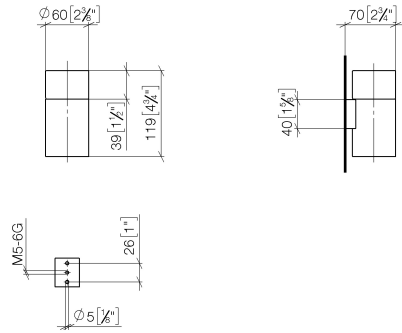

**Tumbler holder , wall model - Chrome**

SERIES-VARIOUS

83 401 979 Product version from 10/1/2023

- crystal glass brush holder, matte
- width 60mm
- height 120 mm
- 110mm projection

	Chrome	83 401 979-00
	Brushed Platinum	83 401 979-06
	Platinum	83 401 979-08
	Durabress (23kt Gold)	83 401 979-09
	Dark Chrome	83 401 979-19
	Light Gold (PVD)	83 401 979-26
	Brushed Light Gold (PVD)	83 401 979-27
	Brushed Durabress (23kt Gold)	83 401 979-28
	Matte Black	83 401 979-33
	Brushed Gold (PVD)	83 401 979-37
	Brushed Dark Brass (PVD)	83 401 979-39
	Brushed Bronze (PVD)	83 401 979-42
	Brushed Dark Bronze (PVD)	83 401 979-43
	Brushed Champagne (22kt Gold)	83 401 979-46
	Champagne (22kt Gold)	83 401 979-47
	Brushed Chrome	83 401 979-93
	Brushed Dark Platinum	83 401 979-99

**Recommended miscellaneous**

**Crystal tumbler -**

08 90 00 008  
82

83 401 979 Product version from 10/1/2023

mm [inches]

### Spare parts list

No.	Item Number	Name	Quantity used	Delivery time
4	05 30 31 025 00 90	Mounting Bolt Round head 4,5 x 60 mm -	1.00	14
1	08 90 00 008 82	Crystal tumbler -	1.00	14
5	08 10 10 530-00	Holder for glass holder + dispenser 40 x 34 x 15 mm - Chrome	1.00	20
2	08 17 97 569-00	Holder Ø 60 x 80 mm - Chrome	1.00	20
3	09 30 30 117 90	Mounting Countersunk screw with hexagon socket M5 x 12 mm -	1.00	14