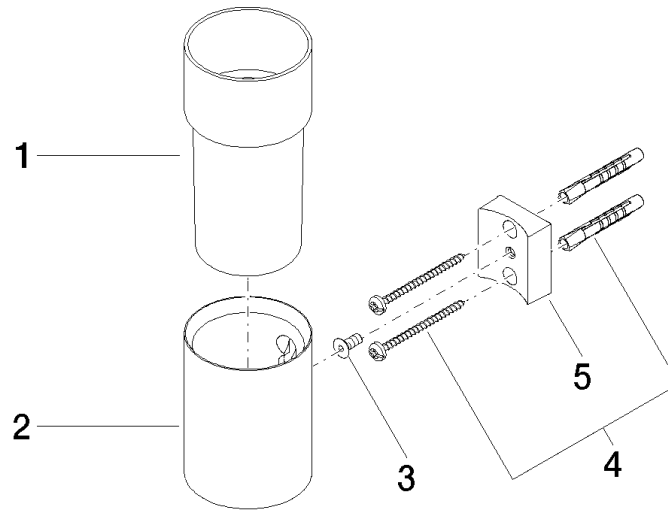

**Tumbler holder , wall model - Chrome**

SERIES-VARIOUS

83 401 979 Product version from 10/1/2023

- crystal glass brush holder, matte
- width 60mm
- height 120 mm
- 110mm projection

	Chrome	83 401 979-00
	Brushed Platinum	83 401 979-06
	Platinum	83 401 979-08
	Durabress (23kt Gold)	83 401 979-09
	Dark Chrome	83 401 979-19
	Light Gold (PVD)	83 401 979-26
	Brushed Light Gold (PVD)	83 401 979-27
	Brushed Durabress (23kt Gold)	83 401 979-28
	Matte Black	83 401 979-33
	Brushed Gold (PVD)	83 401 979-37
	Brushed Dark Brass (PVD)	83 401 979-39
	Brushed Bronze (PVD)	83 401 979-42
	Brushed Dark Bronze (PVD)	83 401 979-43
	Brushed Champagne (22kt Gold)	83 401 979-46
	Champagne (22kt Gold)	83 401 979-47
	Brushed Chrome	83 401 979-93
	Brushed Dark Platinum	83 401 979-99

**Recommended miscellaneous**

**Crystal tumbler -**

08 90 00 008  
82

83 401 979 Product version from 10/1/2023

mm [inches]

### Spare parts list

No.	Item Number	Name	Quantity used	Delivery time
4	05 30 31 025 00 90	Mounting Bolt Round head 4,5 x 60 mm -	1.00	14
1	08 90 00 008 82	Crystal tumbler -	1.00	14
5	08 10 10 530-00	Holder for glass holder + dispenser 40 x 34 x 15 mm - Chrome	1.00	20
2	08 17 97 569-00	Holder Ø 60 x 80 mm - Chrome	1.00	20
3	09 30 30 117 90	Mounting Countersunk screw with hexagon socket M5 x 12 mm -	1.00	14