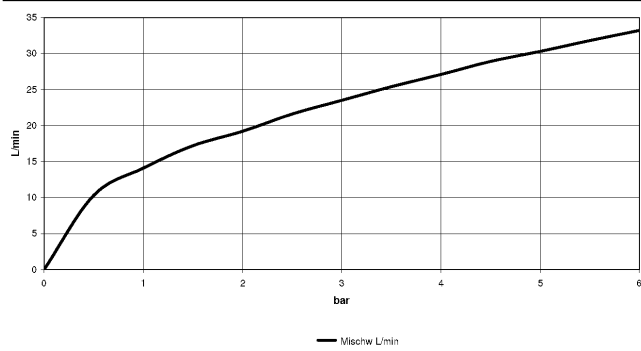

Flow rate chart

Codes & Standards

ASME A112.18.1   cUPC   DIN 4109   EN 1717

ISO 3822   Ü-Zeichen