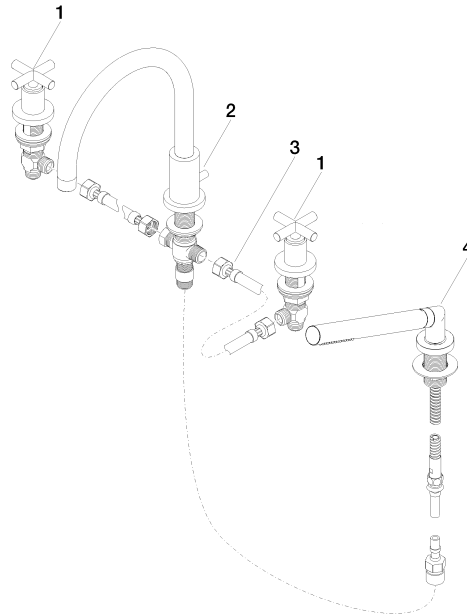

27 512 892 Product version from 4/1/2024

- spout: circular, air-enriched flow
- max. flow 23.5 l/min at 3 bar flow pressure
- Hand shower: COMPACT RAIN, max. flow rate 6.8 l/min (at 3 bar)
- complete hand shower set with anti-scale system
- 220mm projection
- automatic bath/shower diverter
- height of mixer 290 mm
- height up to aerator 135 mm
- hole diameter spout 32 mm
- hole diameter valve 32 mm
- hole diameter for complete hand shower set 32 mm
- rosette for spout Ø 55mm
- rosette for complete hand shower set Ø 50mm
- rosette for deck valve Ø 55mm
- metal shower hose 2250mm with integrated anti-twist protection

## TARA Bath shower set for bath rim or tile edge installation - Brushed Platinum

TARA

27 512 892 Product version from 4/1/2024

### Spare parts list

No.	Item Number	Name	Quantity used	Delivery time
1	20 000 892-06	TARA Deck valve clockwise closing cold or hot - Brushed Platinum	2.00	20
3	12 502 970 90	High pressure hose 1/2" x 1/2" x 400 mm -	1.00	14
2	13 512 892-06	TARA Bath spout Tara. 220 mm - Brushed Platinum	1.00	20
4	27 702 979-06	Hand shower set for bath rim or tile edge installation - Brushed Platinum	1.00	20