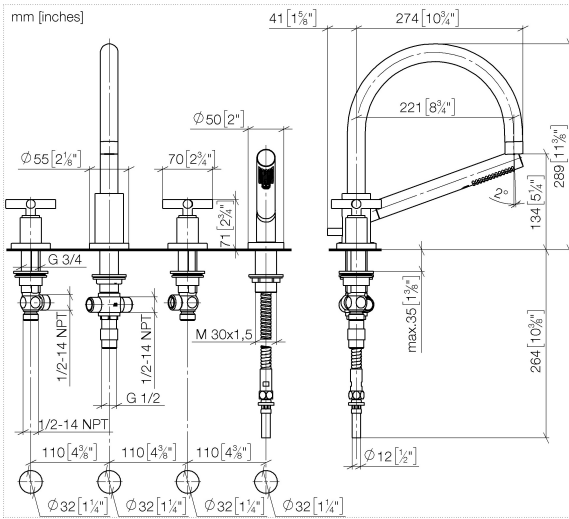

27 512 892 Product version from 4/1/2024

- spout: circular, air-enriched flow
- max. flow 23.5 l/min at 3 bar flow pressure
- Hand shower: COMPACT RAIN, max. flow rate 6.8 l/min (at 3 bar)
- complete hand shower set with anti-scale system
- 220mm projection
- automatic bath/shower diverter
- height of mixer 290 mm
- height up to aerator 135 mm
- hole diameter spout 32 mm
- hole diameter valve 32 mm
- hole diameter for complete hand shower set 32 mm
- rosette for spout Ø 55mm
- rosette for complete hand shower set Ø 50mm
- rosette for deck valve Ø 55mm
- metal shower hose 2250mm with integrated anti-twist protection

**Recommended miscellaneous**

**Perfecto installation kit -** 12 614 970 90

**Recommended miscellaneous**

**Decorative caps for Perfecto - Brushed Platinum** 12 801 970-06  
• 1 pair

27 512 892 Product version from 4/1/2024

## TARA Bath shower set for bath rim or tile edge installation - Brushed Platinum

TARA

27 512 892 Product version from 4/1/2024

### Spare parts list

No.	Item Number	Name	Quantity used	Delivery time
1	20 000 892-06	TARA Deck valve clockwise closing cold or hot - Brushed Platinum	2.00	20
3	12 502 970 90	High pressure hose 1/2" x 1/2" x 400 mm -	1.00	14
2	13 512 892-06	TARA Bath spout Tara. 220 mm - Brushed Platinum	1.00	20
4	27 702 979-06	Hand shower set for bath rim or tile edge installation - Brushed Platinum	1.00	20