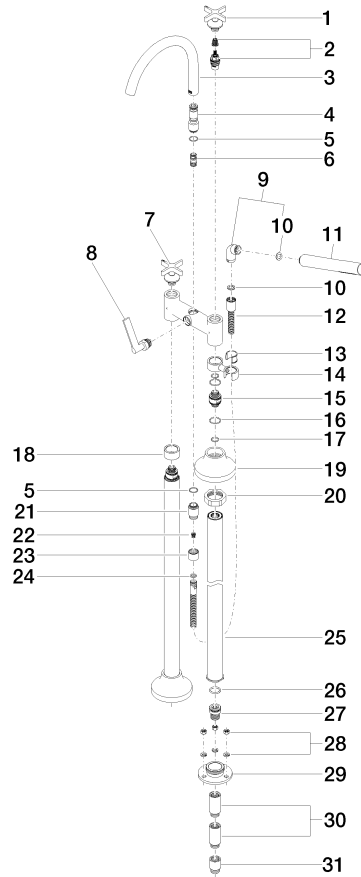

**VAIA Two-hole bath mixer for free-standing assembly with hand shower set -
Brushed Durabronz (23kt Gold)**

VAIA

25 943 809 Product version from 3/13/2017 to 5/27/2021