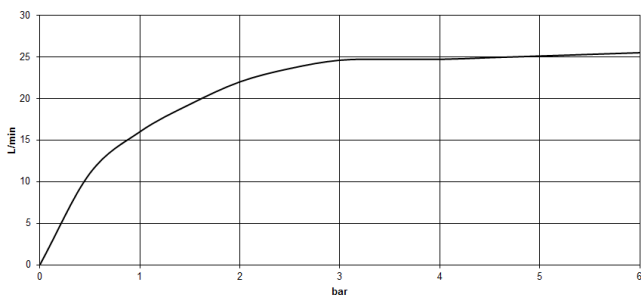

**VAIA Two-hole bath mixer for free-standing assembly with hand shower set -  
Brushed Durabronze (23kt Gold)**

VAIA

25 943 809 Product version from 3/13/2017 to 5/27/2021

- spout: circular, air-enriched flow
  - max. flow 24.6 l/min at 3 bar flow pressure
  - Hand shower: COMPACT RAIN, max. flow rate 6.8 l/min (at 3 bar)
  - hand shower with anti-scale system
  - 226mm projection
  - pivotable spout 360°
  - rotary diverter for bath/shower
  - total height 920 mm
  - stand pipes height 628 mm
  - height up to aerator 816 mm
  - slide-on rosettes Ø 100 mm
  - gauge 150 mm
  - metal shower hose 1250mm with integrated anti-twist protection
  - pivotable shower holder on the right foot
  - WRAS
- Intrinsic protection against back flow.**

**Required miscellaneous**

- Concealed floor mounting -** 35 944 970 90
- min. recess depth 80 mm
  - max. recess depth 160 mm

**VAIA Two-hole bath mixer for free-standing assembly with hand shower set -  
Brushed Durabron (23kt Gold)**

VAIA

25 943 809 Product version from 3/13/2017 to 5/27/2021  
mm [inches]

**Flow rate chart**

**Codes & Standards**

ASME A112.18.1	cUPC	DIN 4109	EN 1717
ISO 3822	Scottish Water Byelaws	UK Water Supply Regulations	Ü-Zeichen