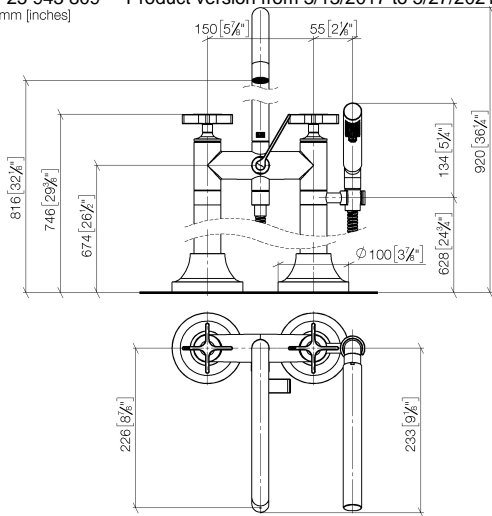

**VAIA Two-hole bath mixer for free-standing assembly with hand shower set -  
Brushed Durabronze (23kt Gold)**

VAIA

25 943 809 Product version from 3/13/2017 to 5/27/2021

- spout: circular, air-enriched flow
  - max. flow 24.6 l/min at 3 bar flow pressure
  - Hand shower: COMPACT RAIN, max. flow rate 6.8 l/min (at 3 bar)
  - hand shower with anti-scale system
  - 226mm projection
  - pivotable spout 360°
  - rotary diverter for bath/shower
  - total height 920 mm
  - stand pipes height 628 mm
  - height up to aerator 816 mm
  - slide-on rosettes Ø 100 mm
  - gauge 150 mm
  - metal shower hose 1250mm with integrated anti-twist protection
  - pivotable shower holder on the right foot
  - WRAS
- Intrinsic protection against back flow.**

**Required miscellaneous**

- Concealed floor mounting -** 35 944 970 90
- min. recess depth 80 mm
  - max. recess depth 160 mm

**VAIA Two-hole bath mixer for free-standing assembly with hand shower set -  
Brushed Durabron (23kt Gold)**

VAIA

25 943 809 Product version from 3/13/2017 to 5/27/2021  
mm [inches]

**Flow rate chart**

**Codes & Standards**

ASME A112.18.1	cUPC	DIN 4109	EN 1717
ISO 3822	Scottish Water Byelaws	UK Water Supply Regulations	Ü-Zeichen