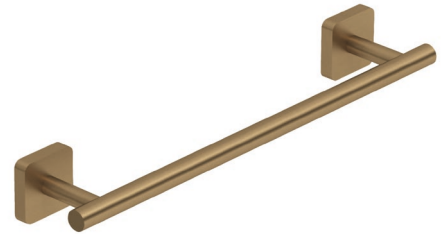

Technische Daten/ Technical Data

KLUDI-VELA S
hand towel holder

Ref.: 25962N1

Finishes:
N1 Brushed Bronze PVD

Product description
Manufacturer KLUDI GmbH & Co. KG
Typ: KLUDI-VELA S
hand towel holder
Ref.: 25962N1

hand towel holder
L= 300mm
fixed
wall mounted (screws or gluing)
with fixing material screws and dowels
glue-set Ref. 94006800-00 order separately
wall holder metal

Produktabbildung/ Product picture

Maßzeichnung/ Dimensional drawing