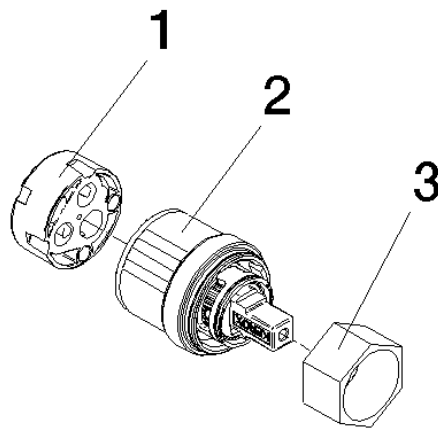

Single-lever mixer cartridge with adapter plate Sleeve nut Ø 35 mm x 58,6 mm - SPARE PARTS

---

90 15 05 064 05 90

Single-lever mixer cartridge with adapter plate Sleeve nut Ø 35 mm x 58,6 mm - SPARE PARTS

---

90 15 05 064 05 90

Single-lever mixer cartridge with adapter plate Sleeve nut Ø 35 mm x 58,6 mm - SPARE PARTS

---

90 15 05 064 05 90

**Single-lever mixer cartridge with adapter plate Sleeve nut Ø 35 mm x 58,6 mm - SPARE PARTS**

90 15 05 064 05 90

**Spare parts list**

No.	Item Number	Name	Quantity used	Delivery time
1	90 18 40 187 00 90	Adapter for cartridge valve -	1.00	14
3	90 30 09 031 00 90	Spanner Cartridge screw connection -	1.00	14
2	90 15 05 064 02 90	Single-lever mixer cartridge with sleeve nut Ø 35 mm x 58,6 mm -	1.00	-
Spare part can no longer be ordered, please order the replacement item				
	9015050460290	Single-lever mixer cartridge with fastening nut and adapter key Ø 35 mm x 58,6 mm -		