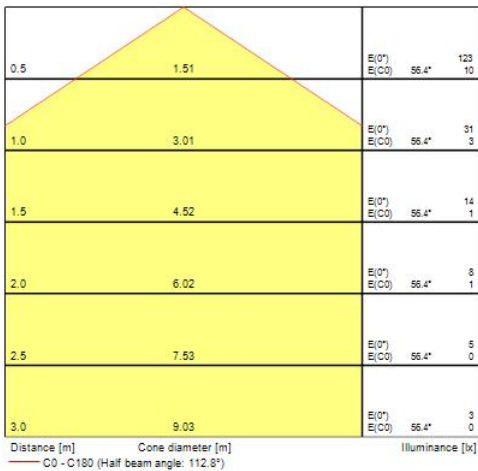

RANA NEO 3300LM REC 600x600 830 CC EM 2L WHITE 0052582

Control gear type	LED driver constant current
LED Flickering Rate	Ultra low (5% or less)
Housing colour	RAL 9016 - Traffic white / Bezel
IP rating	IP20
IK rating	IK07
Product EAN number	5410288525822
Warranty	5 years

Photometry