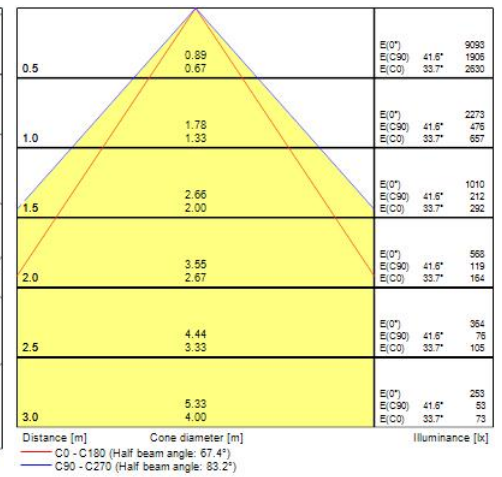

RANA NEO 3300LM REC 600x600 830 CC EM 2L WHITE 0052582

Control gear type	LED driver constant current
LED Flickering Rate	Ultra low (5% or less)
Housing colour	RAL 9016 - Traffic white / Bezel
IP rating	IP20
IK rating	IK07
Product EAN number	5410288525822
Warranty	5 years

Photometry