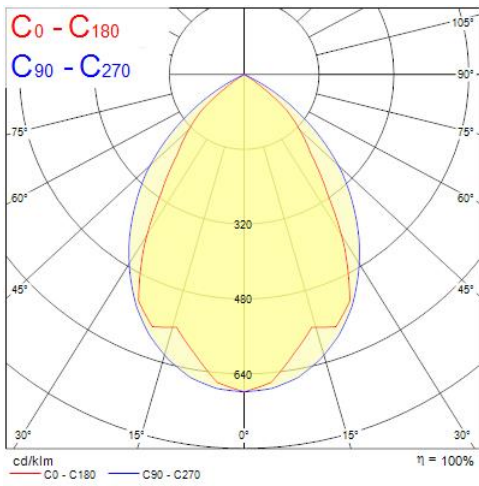

RANA NEO 3300LM REC 600x600 830 CC EM 2L WHITE 0052582

Control gear type	LED driver constant current
LED Flickering Rate	Ultra low (5% or less)
Housing colour	RAL 9016 - Traffic white / Bezel
IP rating	IP20
IK rating	IK07
Product EAN number	5410288525822
Warranty	5 years

Photometry