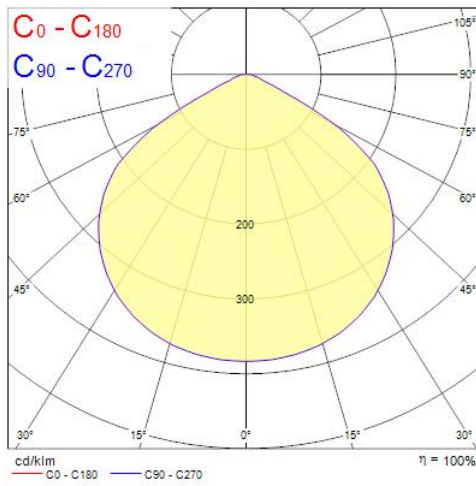

RANA NEO 3300LM REC 600x600 830 CC EM 2L WHITE 0052582

Control gear type	LED driver constant current
LED Flickering Rate	Ultra low (5% or less)
Housing colour	RAL 9016 - Traffic white / Bezel
IP rating	IP20
IK rating	IK07
Product EAN number	5410288525822
Warranty	5 years

Photometry