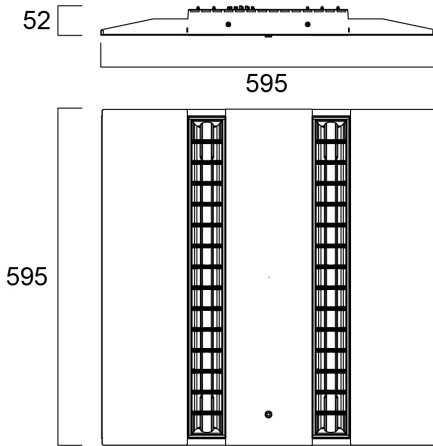

Features

- Ceiling Recessed LED Linear luminaire (lay-in), with Louvre + MPO diffuser, Direct Light Distribution, Luminaire Dimensions: 595x595x52mm, Sylvania White body colour, IP20, IK07, Emergency 3 hours, Low LED flicker (+/-5%), Warm White (3000K), LED Colour Temperature, 3350lm, 32W, 104lm/W, CRI>80, 3 SDCM (3-step MacAdam ellipse) LED Colour Consistency, UGR<15, Luminance at 65° < 3000 cd/m², Lifespan: 96,000 hours L80B20, Glow Wire Test 850°C, Quick and easy electrical connection with direct access to push-connectors on top, 2 x metallic safety cables (1.5m) included, the luminaire can be covered with building insulation of Glass Wool type.

Product Overview

Product name	RANA NEO 3300LM REC 600x600 830 CC EM 2L WHITE
Technology	LED (3 SDCM)
Cap/Base	N/A
Housing	Steel
Mount	Ceiling recessed mounting
Fixture luminous flux (lm)	3350
Luminaire efficacy (lm/W)	104
Colour temperature (K)	3000
Light colour	Warm White
CRI (Ra)	80
Colour Variation Initial (SDCM)	3
Glare control	< 15
Photobiological Risk Group	RG0
Luminous flux (emergency) (lm)	80
Total power consumption (W)	32
Electrical protection	Class I

Photometry

Technical drawings

Data table

GENERAL DATA

Product name	RANA NEO 3300LM REC 600x600 830 CC EM 2L WHITE
Technology	LED (3 SDCM)
Cap/Base	N/A
Housing	Steel
Mount	Ceiling recessed mounting
Performance ambient temperature Tq (°C)	25
Warranty	5 years

RANA NEO 3300LM REC 600x600 830 CC EM 2L WHITE 0052582

Nominal Product Length (mm)	595
Nominal Product Width (mm)	595
Weight (kg)	4.5

PACKAGING

Single packaging type	Carton
Product EAN number	5410288525822
Packaging single width (cm)	6.5
Packaging single depth (cm)	65.0
DUN14 (outer)	05410288525822
Packaging outer length / height (cm)	62.0