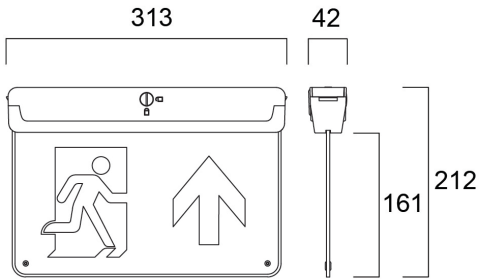

Technical drawings

Data table

GENERAL DATA

Product name	LiFeSafe Multifix Exit Sign EX C EM3 NM/MT ST
Technology	LED
Housing	PC Polycarbonate
Mount	Ceiling recessed mounting, Wall surface mounted, Ceiling surface mounting, Suspended
Operating temperature range (°C)	0°C...+45°C
Performance ambient temperature Tq (°C)	25
Warranty	5 years

OPTICAL DATA

Luminaire efficacy (lm/W)	20
Colour temperature (K)	6500
Light colour	Cool White
CRI (Ra)	80
Colour Variation Initial (SDCM)	6