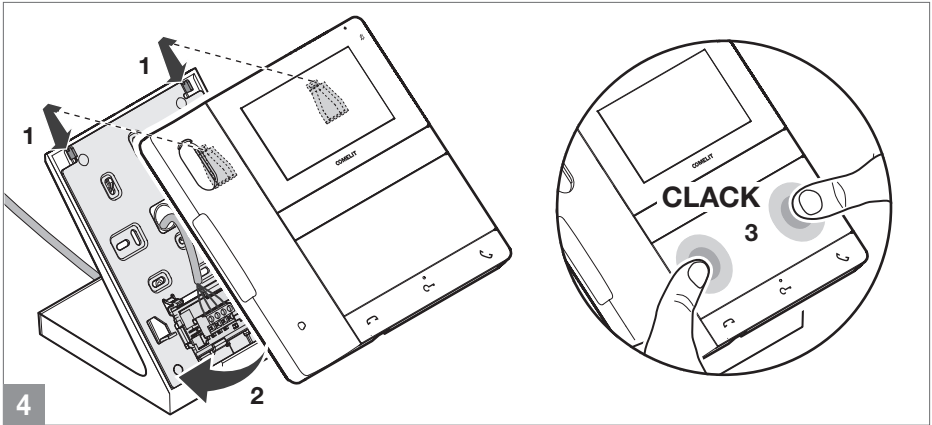

art.
AC6732

COMELIT[®]
WITH • YOU • ALWAYS

TECHNICAL MANUAL

CE

CERTIFIED MANAGEMENT SYSTEMS

www.comelitgroup.com

Via Don Arrigoni, 5 - 24020 Rovetta (BG) - Italy

1ª edizione 06/2023
cod. 2G40003176