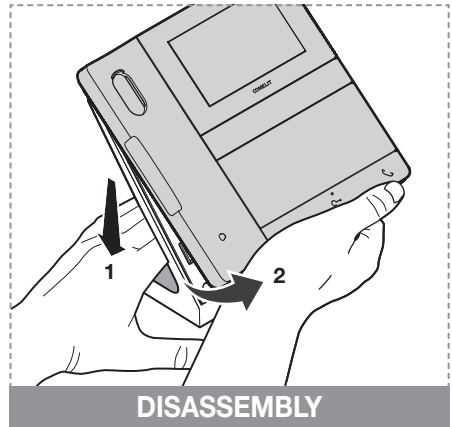

art.
AC6732

COMELIT[®]
WITH • YOU • ALWAYS

TECHNICAL MANUAL

CE

CERTIFIED MANAGEMENT SYSTEMS

www.comelitgroup.com

Via Don Arrigoni, 5 - 24020 Rovetta (BG) - Italy

1ª edizione 06/2023
cod. 2G40003176