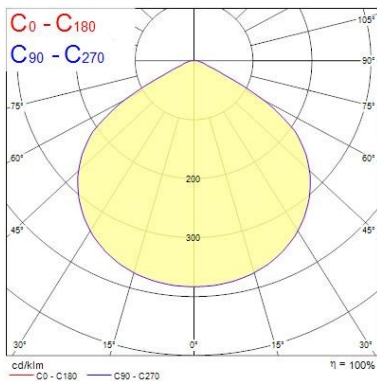

RANA NEO Recessed 600

RANA NEO 3300LM REC 600x600 830 CC EM 2L WHITE
0052582

Product EAN number	5410288525822
Packaging single width (cm)	6.5
Packaging single depth (cm)	65.0
DUN14 (outer)	05410288525822
Packaging outer length / height (cm)	62.0

PHOTOMETRY

TECHNICAL DRAWINGS