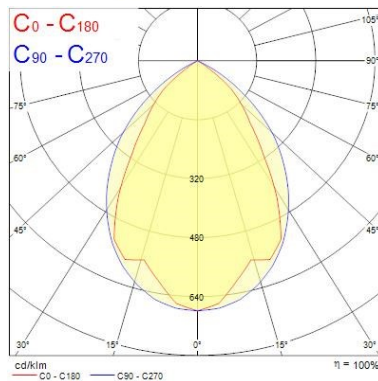

RANA NEO Recessed 600

RANA NEO 3300LM REC 600x600 830 CC EM 2L WHITE
0052582

Product EAN number	5410288525822
Packaging single width (cm)	6.5
Packaging single depth (cm)	65.0
DUN14 (outer)	05410288525822
Packaging outer length / height (cm)	62.0

PHOTOMETRY

TECHNICAL DRAWINGS