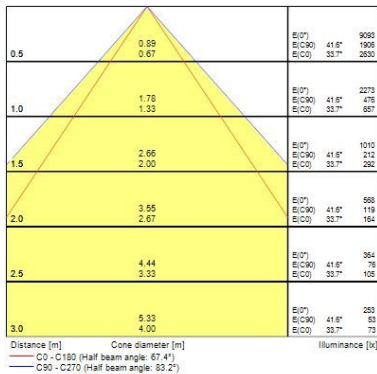

RANA NEO Recessed 600

RANA NEO 3300LM REC 600x600 830 CC EM 2L WHITE
0052582

Product EAN number	5410288525822
Packaging single width (cm)	6.5
Packaging single depth (cm)	65.0
DUN14 (outer)	05410288525822
Packaging outer length / height (cm)	62.0

PHOTOMETRY

TECHNICAL DRAWINGS