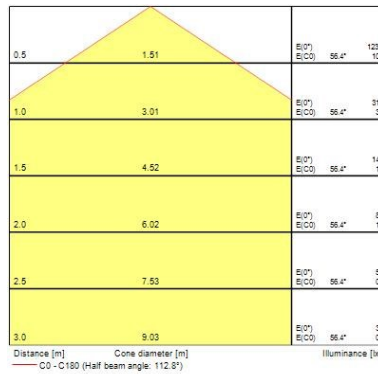

RANA NEO Recessed 600

RANA NEO 3300LM REC 600x600 830 CC EM 2L WHITE
0052582

Product EAN number	5410288525822
Packaging single width (cm)	6.5
Packaging single depth (cm)	65.0
DUN14 (outer)	05410288525822
Packaging outer length / height (cm)	62.0

PHOTOMETRY

TECHNICAL DRAWINGS