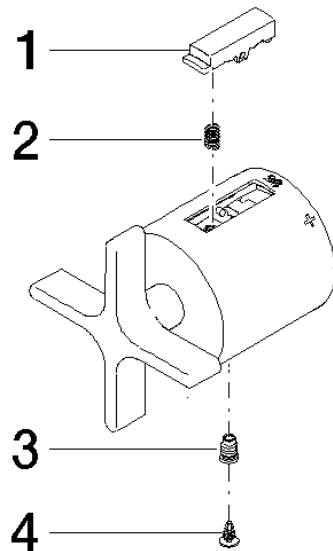

Regulator handle - Chrome

SPARE PARTS

90 17 33 032 00 Product version from 4/1/2025

Regulator handle - Chrome

SPARE PARTS

90 17 33 032 00 Product version from 4/1/2025

90 17 33 032 00 Product version from 4/1/2025

Parts for other finishes can be found here: **Brushed**
Platinum

Spare parts list

No.	Item Number	Name	Quantity used	Delivery time
1	09 21 33 050 90	Insert for thermostat handle 31,5x 10 x 9,5 mm -	1.00	-
Spare part can no longer be ordered, please order the replacement item				
2	90 16 02 027 00 90	Spring Ø 4,5 x 7,5 mm -	1.00	14
4	09 31 20 521 90	Plug Ø 6 x 7 mm -	1.00	14
3	90 31 11 517 00 90	Bolt for thermostat handle M5 -	1.00	14