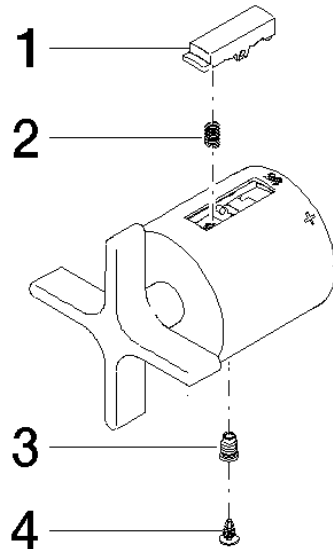

Regulator handle - Brushed Platinum

SPARE PARTS

90 17 33 032 00 Product version from 4/1/2025

Regulator handle - Brushed Platinum

SPARE PARTS

90 17 33 032 00 Product version from 4/1/2025

90 17 33 032 00 Product version from 4/1/2025

Parts for other finishes can be found here: [Chrome](#)

Spare parts list

No.	Item Number	Name	Quantity used	Delivery time
2	90 16 02 027 00 90	Spring Ø 4,5 x 7,5 mm -	1.00	14
4	09 31 20 521 90	Plug Ø 6 x 7 mm -	1.00	14
1	09 21 33 050 90	Insert for thermostat handle 31,5x 10 x 9,5 mm -	1.00	-
Spare part can no longer be ordered, please order the replacement item				
3	90 31 11 517 00 90	Bolt for thermostat handle M5 -	1.00	14