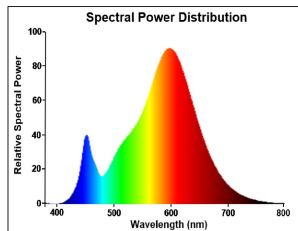

ToLEDo Retro GLS Satin

ToLEDo RT GLS V5 ST 470LM 827 B22 SL
0029334