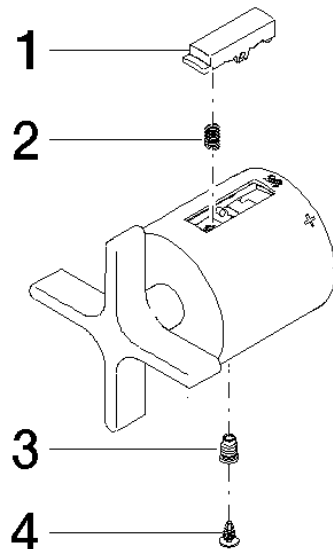

## Regulator handle - Platinum

SPARE PARTS

90 17 33 032 00 Product version from 4/1/2025

## Regulator handle - Platinum

SPARE PARTS

90 17 33 032 00 Product version from 4/1/2025

90 17 33 032 00 Product version from 4/1/2025

Parts for other finishes can be found here: [Chrome](#)

## Spare parts list

No.	Item Number	Name	Quantity used	Delivery time
1	09 21 33 050 90	Insert for thermostat handle 31,5x 10 x 9,5 mm -	1.00	-
Spare part can no longer be ordered, please order the replacement item				
4	09 31 20 521 90	Plug Ø 6 x 7 mm -	1.00	14
2	90 16 02 027 00 90	Spring Ø 4,5 x 7,5 mm -	1.00	14
3	90 31 11 517 00 90	Bolt for thermostat handle M5 -	1.00	14