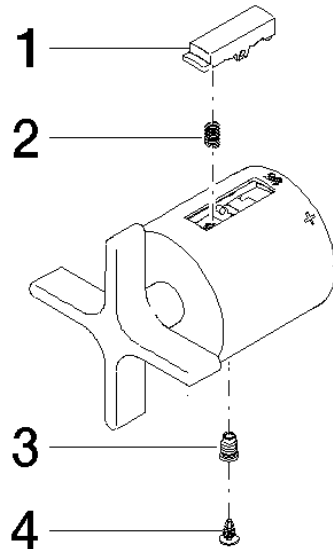

Regulator handle - Dark Chrome

SPARE PARTS

90 17 33 032 00 Product version from 4/1/2025

Regulator handle - Dark Chrome

SPARE PARTS

90 17 33 032 00 Product version from 4/1/2025

90 17 33 032 00 Product version from 4/1/2025

Parts for other finishes can be found here: [Chrome](#)

Spare parts list

No.	Item Number	Name	Quantity used	Delivery time
1	09 21 33 050 90	Insert for thermostat handle 31,5x 10 x 9,5 mm -	1.00	-
Spare part can no longer be ordered, please order the replacement item				
4	09 31 20 521 90	Plug Ø 6 x 7 mm -	1.00	14
2	90 16 02 027 00 90	Spring Ø 4,5 x 7,5 mm -	1.00	14
3	90 31 11 517 00 90	Bolt for thermostat handle M5 -	1.00	14