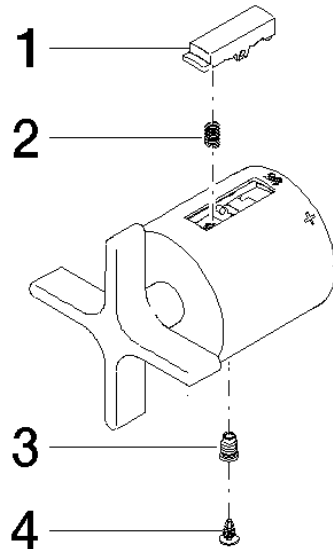

Regulator handle - Brushed Durabronz (23kt Gold)

SPARE PARTS

90 17 33 032 00 Product version from 4/1/2025

	Brushed Durabronz (23kt Gold)	90 17 33 032 00-28
	Chrome	90 17 33 032 00-00
	Brushed Platinum	90 17 33 032 00-06
	Platinum	90 17 33 032 00-08
	Dark Chrome	90 17 33 032 00-19
	Brushed Light Gold (PVD)	90 17 33 032 00-27
	Brushed Dark Brass (PVD)	90 17 33 032 00-39
	Brushed Bronze (PVD)	90 17 33 032 00-42
	Brushed Champagne (22kt Gold)	90 17 33 032 00-46
	Champagne (22kt Gold)	90 17 33 032 00-47
	Brushed Dark Platinum	90 17 33 032 00-99

Regulator handle - Brushed Durabronze (23kt Gold)

SPARE PARTS

90 17 33 032 00 Product version from 4/1/2025

Regulator handle - Brushed Durabronz (23kt Gold)

SPARE PARTS

90 17 33 032 00 Product version from 4/1/2025

90 17 33 032 00 Product version from 4/1/2025

Parts for other finishes can be found here: [Chrome](#)

Spare parts list

No.	Item Number	Name	Quantity used	Delivery time
1	09 21 33 050 90	Insert for thermostat handle 31,5x 10 x 9,5 mm -	1.00	-
Spare part can no longer be ordered, please order the replacement item				
2	90 16 02 027 00 90	Spring Ø 4,5 x 7,5 mm -	1.00	14
4	09 31 20 521 90	Plug Ø 6 x 7 mm -	1.00	14
3	90 31 11 517 00 90	Bolt for thermostat handle M5 -	1.00	14