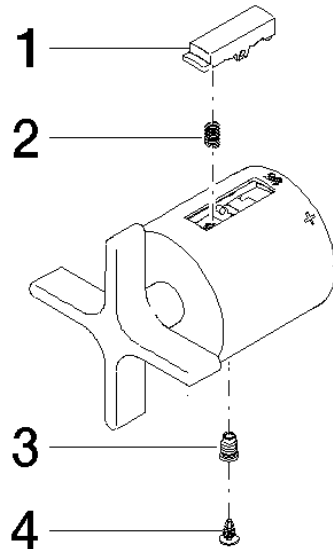

Regulator handle - Brushed Champagne (22kt Gold)

SPARE PARTS

90 17 33 032 00 Product version from 4/1/2025

	Brushed Champagne (22kt Gold)	90 17 33 032 00-46
	Chrome	90 17 33 032 00-00
	Brushed Platinum	90 17 33 032 00-06
	Platinum	90 17 33 032 00-08
	Dark Chrome	90 17 33 032 00-19
	Brushed Light Gold (PVD)	90 17 33 032 00-27
	Brushed Durabrass (23kt Gold)	90 17 33 032 00-28
	Brushed Dark Brass (PVD)	90 17 33 032 00-39
	Brushed Bronze (PVD)	90 17 33 032 00-42
	Champagne (22kt Gold)	90 17 33 032 00-47
	Brushed Dark Platinum	90 17 33 032 00-99

Regulator handle - Brushed Champagne (22kt Gold)

SPARE PARTS

90 17 33 032 00 Product version from 4/1/2025

Regulator handle - Brushed Champagne (22kt Gold)

SPARE PARTS

90 17 33 032 00 Product version from 4/1/2025

90 17 33 032 00 Product version from 4/1/2025

Parts for other finishes can be found here: [Chrome](#)

Spare parts list

No.	Item Number	Name	Quantity used	Delivery time
4	09 31 20 521 90	Plug Ø 6 x 7 mm -	1.00	14
1	09 21 33 050 90	Insert for thermostat handle 31,5x 10 x 9,5 mm -	1.00	-
Spare part can no longer be ordered, please order the replacement item				
2	90 16 02 027 00 90	Spring Ø 4,5 x 7,5 mm -	1.00	14
3	90 31 11 517 00 90	Bolt for thermostat handle M5 -	1.00	14