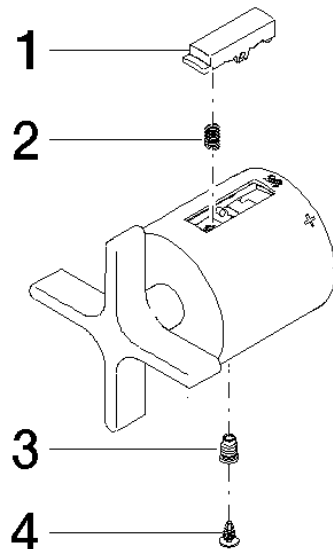

Regulator handle - Champagne (22kt Gold)

SPARE PARTS

90 17 33 032 00 Product version from 4/1/2025

	Champagne (22kt Gold)	90 17 33 032 00-47
	Chrome	90 17 33 032 00-00
	Brushed Platinum	90 17 33 032 00-06
	Platinum	90 17 33 032 00-08
	Dark Chrome	90 17 33 032 00-19
	Brushed Light Gold (PVD)	90 17 33 032 00-27
	Brushed Durabronze (23kt Gold)	90 17 33 032 00-28
	Brushed Dark Brass (PVD)	90 17 33 032 00-39
	Brushed Bronze (PVD)	90 17 33 032 00-42
	Brushed Champagne (22kt Gold)	90 17 33 032 00-46
	Brushed Dark Platinum	90 17 33 032 00-99

Regulator handle - Champagne (22kt Gold)

SPARE PARTS

90 17 33 032 00 Product version from 4/1/2025

Regulator handle - Champagne (22kt Gold)

SPARE PARTS

90 17 33 032 00 Product version from 4/1/2025

90 17 33 032 00 Product version from 4/1/2025

Parts for other finishes can be found here: [Chrome](#)

Spare parts list

No.	Item Number	Name	Quantity used	Delivery time
4	09 31 20 521 90	Plug Ø 6 x 7 mm -	1.00	14
2	90 16 02 027 00 90	Spring Ø 4,5 x 7,5 mm -	1.00	14
1	09 21 33 050 90	Insert for thermostat handle 31,5x 10 x 9,5 mm -	1.00	-
Spare part can no longer be ordered, please order the replacement item				
3	90 31 11 517 00 90	Bolt for thermostat handle M5 -	1.00	14