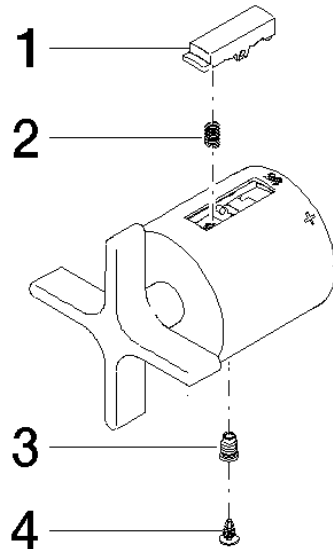

## Regulator handle - Brushed Dark Platinum

SPARE PARTS

90 17 33 032 00 Product version from 4/1/2025

## Regulator handle - Brushed Dark Platinum

SPARE PARTS

90 17 33 032 00 Product version from 4/1/2025

90 17 33 032 00 Product version from 4/1/2025

Parts for other finishes can be found here: [Chrome](#)

### Spare parts list

No.	Item Number	Name	Quantity used	Delivery time
1	09 21 33 050 90	Insert for thermostat handle 31,5x 10 x 9,5 mm -	1.00	-
Spare part can no longer be ordered, please order the replacement item				
2	90 16 02 027 00 90	Spring Ø 4,5 x 7,5 mm -	1.00	14
4	09 31 20 521 90	Plug Ø 6 x 7 mm -	1.00	14
3	90 31 11 517 00 90	Bolt for thermostat handle M5 -	1.00	14