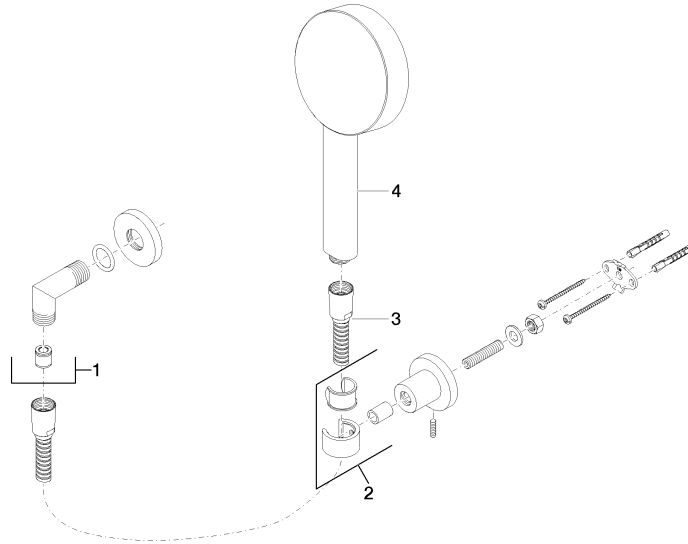

Technical data:

- rosette for wall elbow Ø 55mm
- rosette for shower holder Ø 55mm
- 1/2" wall elbow
- 1/2" shower outlet

Notes:

	Platinum	27 803 892-08
	Chrome	27 803 892-00
	Brushed Platinum	27 803 892-06
	Dark Chrome	27 803 892-19
	Brushed Durabronze (23kt Gold)	27 803 892-28
	Matte Black	27 803 892-33
	Brushed Gold (PVD)	27 803 892-37
	Brushed Dark Brass (PVD)	27 803 892-39
	Brushed Bronze (PVD)	27 803 892-42
	Brushed Dark Bronze (PVD)	27 803 892-43
	Brushed Champagne (22kt Gold)	27 803 892-46
	Champagne (22kt Gold)	27 803 892-47
	Brushed Chrome	27 803 892-93
	Brushed Dark Platinum	27 803 892-99

Recommended miscellaneous

- Concealed wall elbow -** 35 085 970 90
- min. recess depth 90 mm
 - max. recess depth 163 mm

27 803 892 Product version from 6/30/2015 to 7/21/2020

mm [inches]

Flow rate chart

Codes & Standards

DIN 4109

EN 1717

ISO 3822

Ü-Zeichen

TARA Hand shower set with individual rosettes - Platinum

TARA

27 803 892 Product version from 6/30/2015 to 7/21/2020

Certificates and sustainability

LGA_29

Belgaqua_21-024-2 Belgaqua_25-344-2

Spare parts list

No.	Item Number	Name	Quantity used	Delivery time
1	28 450 892-08	TARA Wall elbow - Platinum	1.00	-
	Spare part can no longer be ordered, please order the replacement item			
	28450625-08	Wall elbow - Platinum		
2	28 050 892-08	TARA Wall bracket - Platinum	1.00	54
3	28 104 970-08	Metal shower hose 1/2" x 1/2" x 1250 mm - Platinum	1.00	54
4	28 011 979-08	Hand shower 9 l/min - Platinum	1.00	-
	Spare part can no longer be ordered, please order the replacement item			
	28012979-08	Hand shower 120 mm - Platinum		