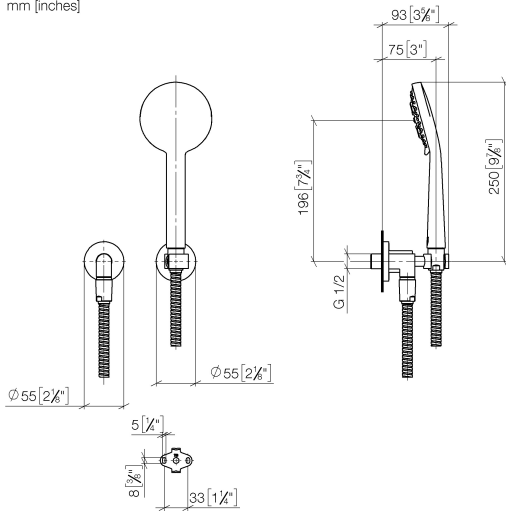

TARA Hand shower set with individual rosettes - Platinum

TARA

27 803 892 Product version from 6/30/2015 to 7/21/2020

- Three or five settings: COMPACT RAIN, COMPACT SOFT FLOW, COMPACT AQUAPRESSURE FLOW, max. flow rate 15 l/min (at 3 bar)
- Function from: 5 l/min
- inherently safe from back flow
- with anti-scale system
- metal shower hose 1250mm with integrated anti-twist protection

Technical data:

- rosette for wall elbow Ø 55mm
- rosette for shower holder Ø 55mm
- 1/2" wall elbow
- 1/2" shower outlet

Notes:

	Platinum	27 803 892-08
	Chrome	27 803 892-00
	Brushed Platinum	27 803 892-06
	Dark Chrome	27 803 892-19
	Brushed Durabronze (23kt Gold)	27 803 892-28
	Matte Black	27 803 892-33
	Brushed Gold (PVD)	27 803 892-37
	Brushed Dark Brass (PVD)	27 803 892-39
	Brushed Bronze (PVD)	27 803 892-42
	Brushed Dark Bronze (PVD)	27 803 892-43
	Brushed Champagne (22kt Gold)	27 803 892-46
	Champagne (22kt Gold)	27 803 892-47
	Brushed Chrome	27 803 892-93
	Brushed Dark Platinum	27 803 892-99

Recommended miscellaneous

- Concealed wall elbow -** 35 085 970 90
- min. recess depth 90 mm
 - max. recess depth 163 mm

27 803 892 Product version from 6/30/2015 to 7/21/2020

mm [inches]

Flow rate chart

Codes & Standards

LGA_29

Belgaqua_21-024-2 Belgaqua_25-344-2

Spare parts list

No.	Item Number	Name	Quantity used	Delivery time
1	28 450 892-08	TARA Wall elbow - Platinum	1.00	-
	Spare part can no longer be ordered, please order the replacement item			
	28450625-08	Wall elbow - Platinum		
2	28 050 892-08	TARA Wall bracket - Platinum	1.00	54
3	28 104 970-08	Metal shower hose 1/2" x 1/2" x 1250 mm - Platinum	1.00	54
4	28 011 979-08	Hand shower 9 l/min - Platinum	1.00	-
	Spare part can no longer be ordered, please order the replacement item			
	28012979-08	Hand shower 120 mm - Platinum		