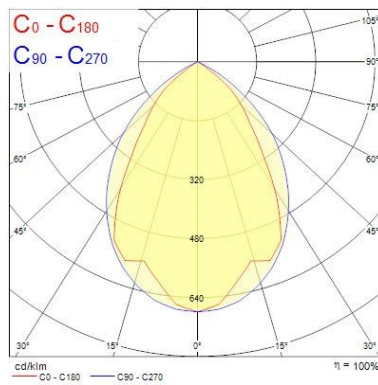

RANA NEO Recessed 600 SylSmart RANA NEO 3300LM REC 600x600 830 SSC 2L WHITE 0052580

Packaging single depth (cm)	65.0
DUN14 (outer)	05410288525808
Packaging outer length / height (cm)	62.0

Safety data

Optimal operating condition (°C)	-5-25

PHOTOMETRY

TECHNICAL DRAWINGS