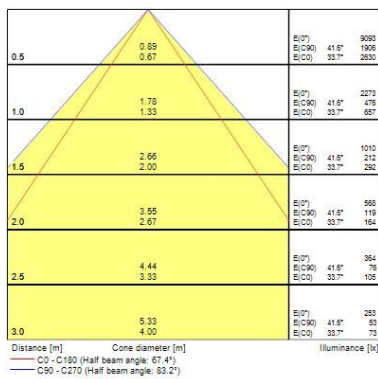

RANA NEO Recessed 600 SylSmart RANA NEO 3300LM REC 600x600 830 SSC 2L WHITE 0052580

Packaging single depth (cm)	65.0
DUN14 (outer)	05410288525808
Packaging outer length / height (cm)	62.0

Safety data

Optimal operating condition (°C)	-5-25

PHOTOMETRY

TECHNICAL DRAWINGS