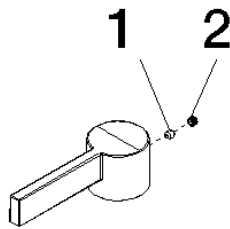

**Handle complete Lever - Brushed Platinum**

**SPARE PARTS**

90 20 87 003 00 Product version from 4/1/2025

|   |                                |                    |
|---|--------------------------------|--------------------|
|    | Brushed Platinum               | 90 20 87 003 00-06 |
|    | Chrome                         | 90 20 87 003 00-00 |
|    | Platinum                       | 90 20 87 003 00-08 |
|    | Durabronze (23kt Gold)         | 90 20 87 003 00-09 |
|    | Dark Chrome                    | 90 20 87 003 00-19 |
|    | Brushed Light Gold (PVD)       | 90 20 87 003 00-27 |
|    | Brushed Durabronze (23kt Gold) | 90 20 87 003 00-28 |
|    | Matte Black                    | 90 20 87 003 00-33 |
|    | Brushed Dark Brass (PVD)       | 90 20 87 003 00-39 |
|   | Brushed Bronze (PVD)           | 90 20 87 003 00-42 |
|  | Brushed Champagne (22kt Gold)  | 90 20 87 003 00-46 |
|  | Champagne (22kt Gold)          | 90 20 87 003 00-47 |
|  | Brushed Chrome                 | 90 20 87 003 00-93 |
|  | Brushed Dark Platinum          | 90 20 87 003 00-99 |

## Handle complete Lever - Brushed Platinum

SPARE PARTS

90 20 87 003 00 Product version from 4/1/2025

## Handle complete Lever - Brushed Platinum

SPARE PARTS

90 20 87 003 00 Product version from 4/1/2025

90 20 87 003 00 Product version from 4/1/2025

Parts for other finishes can be found here: [Chrome](#)

### Spare parts list

| No. | Item Number        | Name   | Quantity used | Delivery time |
|-----|--------------------|--|---------------|---------------|
| 1   | 90 31 20 109 00 90 | Plug -   | 1.00          | 14            |
| 2   | 90 31 11 030 00 90 | Mounting Threaded pin with hexagon socket with cup point M5 x 5 mm - | 1.00          | 14            |