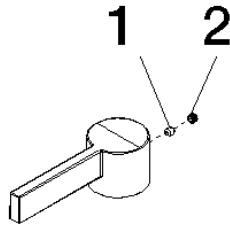

**Handle complete Lever - Durabronz (23kt Gold)**

**SPARE PARTS**

90 20 87 003 00 Product version from 4/1/2025

	Durabronz (23kt Gold)	90 20 87 003 00-09
	Chrome	90 20 87 003 00-00
	Brushed Platinum	90 20 87 003 00-06
	Platinum	90 20 87 003 00-08
	Dark Chrome	90 20 87 003 00-19
	Brushed Light Gold (PVD)	90 20 87 003 00-27
	Brushed Durabronz (23kt Gold)	90 20 87 003 00-28
	Matte Black	90 20 87 003 00-33
	Brushed Dark Brass (PVD)	90 20 87 003 00-39
	Brushed Bronze (PVD)	90 20 87 003 00-42
	Brushed Champagne (22kt Gold)	90 20 87 003 00-46
	Champagne (22kt Gold)	90 20 87 003 00-47
	Brushed Chrome	90 20 87 003 00-93
	Brushed Dark Platinum	90 20 87 003 00-99

## Handle complete Lever - Durabronz (23kt Gold)

SPARE PARTS

90 20 87 003 00 Product version from 4/1/2025

## Handle complete Lever - Durabronz (23kt Gold)

SPARE PARTS

90 20 87 003 00 Product version from 4/1/2025

90 20 87 003 00 Product version from 4/1/2025

Parts for other finishes can be found here: Chrome

### Spare parts list

No.	Item Number	Name	Quantity used	Delivery time
1	90 31 20 109 00 90	Plug -	1.00	14
2	90 31 11 030 00 90	Mounting Threaded pin with hexagon socket with cup point M5 x 5 mm -	1.00	14