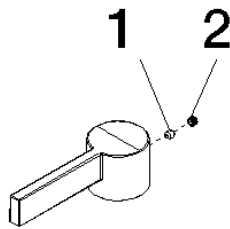

Handle complete Lever - Dark Chrome

SPARE PARTS

90 20 87 003 00 Product version from 4/1/2025

	Dark Chrome	90 20 87 003 00-19
	Chrome	90 20 87 003 00-00
	Brushed Platinum	90 20 87 003 00-06
	Platinum	90 20 87 003 00-08
	Durabrass (23kt Gold)	90 20 87 003 00-09
	Brushed Light Gold (PVD)	90 20 87 003 00-27
	Brushed Durabrass (23kt Gold)	90 20 87 003 00-28
	Matte Black	90 20 87 003 00-33
	Brushed Dark Brass (PVD)	90 20 87 003 00-39
	Brushed Bronze (PVD)	90 20 87 003 00-42
	Brushed Champagne (22kt Gold)	90 20 87 003 00-46
	Champagne (22kt Gold)	90 20 87 003 00-47
	Brushed Chrome	90 20 87 003 00-93
	Brushed Dark Platinum	90 20 87 003 00-99

Handle complete Lever - Dark Chrome

SPARE PARTS

90 20 87 003 00 Product version from 4/1/2025

Handle complete Lever - Dark Chrome

SPARE PARTS

90 20 87 003 00 Product version from 4/1/2025

90 20 87 003 00 Product version from 4/1/2025

Parts for other finishes can be found here: [Chrome](#)

Spare parts list

No.	Item Number	Name	Quantity used	Delivery time
1	90 31 20 109 00 90	Plug -	1.00	14
2	90 31 11 030 00 90	Mounting Threaded pin with hexagon socket with cup point M5 x 5 mm -	1.00	14