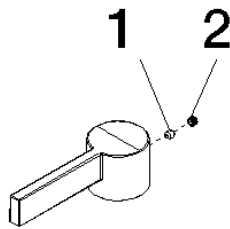

**Handle complete Lever - Brushed Light Gold (PVD)**

SPARE PARTS

90 20 87 003 00 Product version from 4/1/2025

	Brushed Light Gold (PVD)	90 20 87 003 00-27
	Chrome	90 20 87 003 00-00
	Brushed Platinum	90 20 87 003 00-06
	Platinum	90 20 87 003 00-08
	Durabronze (23kt Gold)	90 20 87 003 00-09
	Dark Chrome	90 20 87 003 00-19
	Brushed Durabronze (23kt Gold)	90 20 87 003 00-28
	Matte Black	90 20 87 003 00-33
	Brushed Dark Brass (PVD)	90 20 87 003 00-39
	Brushed Bronze (PVD)	90 20 87 003 00-42
	Brushed Champagne (22kt Gold)	90 20 87 003 00-46
	Champagne (22kt Gold)	90 20 87 003 00-47
	Brushed Chrome	90 20 87 003 00-93
	Brushed Dark Platinum	90 20 87 003 00-99

## Handle complete Lever - Brushed Light Gold (PVD)

SPARE PARTS

90 20 87 003 00 Product version from 4/1/2025

## Handle complete Lever - Brushed Light Gold (PVD)

SPARE PARTS

90 20 87 003 00 Product version from 4/1/2025

90 20 87 003 00 Product version from 4/1/2025

Parts for other finishes can be found here: [Chrome](#)

### Spare parts list

No.	Item Number	Name	Quantity used	Delivery time
2	90 31 11 030 00 90	Mounting Threaded pin with hexagon socket with cup point M5 x 5 mm -	1.00	14
1	90 31 20 109 00 90	Plug -	1.00	14