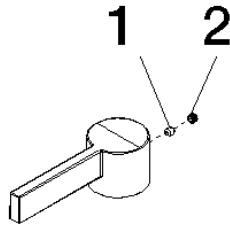

Handle complete Lever - Brushed Durabronz (23kt Gold)

SPARE PARTS

90 20 87 003 00 Product version from 4/1/2025

	Brushed Durabronz (23kt Gold)	90 20 87 003 00-28
	Chrome	90 20 87 003 00-00
	Brushed Platinum	90 20 87 003 00-06
	Platinum	90 20 87 003 00-08
	Durabronz (23kt Gold)	90 20 87 003 00-09
	Dark Chrome	90 20 87 003 00-19
	Brushed Light Gold (PVD)	90 20 87 003 00-27
	Matte Black	90 20 87 003 00-33
	Brushed Dark Brass (PVD)	90 20 87 003 00-39
	Brushed Bronze (PVD)	90 20 87 003 00-42
	Brushed Champagne (22kt Gold)	90 20 87 003 00-46
	Champagne (22kt Gold)	90 20 87 003 00-47
	Brushed Chrome	90 20 87 003 00-93
	Brushed Dark Platinum	90 20 87 003 00-99

Handle complete Lever - Brushed Durabronz (23kt Gold)

SPARE PARTS

90 20 87 003 00 Product version from 4/1/2025

Handle complete Lever - Brushed Durabronz (23kt Gold)

SPARE PARTS

90 20 87 003 00 Product version from 4/1/2025

90 20 87 003 00 Product version from 4/1/2025

Parts for other finishes can be found here: Chrome

Spare parts list

No.	Item Number	Name	Quantity used	Delivery time
1	90 31 20 109 00 90	Plug -	1.00	14
2	90 31 11 030 00 90	Mounting Threaded pin with hexagon socket with cup point M5 x 5 mm -	1.00	14